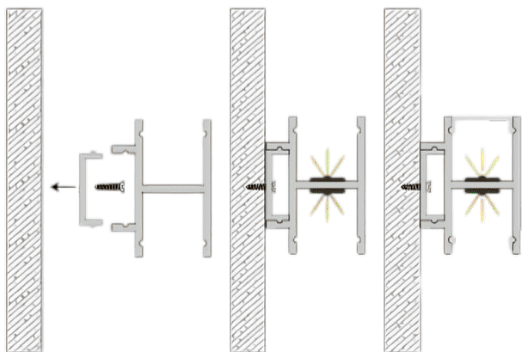

TwinBeam

Upward and downward lighting for uniform spatial illumination

Profile Photo Profile Dimension Product Picture Light Direction

Technical Specifications	
Code	SLL3342
Size	33 x 42 mm
CRI	85+
Input Power	24 V DC
IP Rating	IP40/IP54

Custom Options Available	
DIFFUSER	PMMA Diffuser (Opal, Milky, Frosted)
CCT	2200K/2700K/3000K/3500K/4000K/5000K/6000K/6500K, Tunable White, RGB, RGBW, RGBWW
Watts/M	4.5W - 22.5 W
Beam Angle	120 Degrees
Finish	Custom Size and Custom Powder Coating finish or Anodized finish available upon request as per RAL code
Application	Commercial, Retail, Residential, and Architectural Accent Lighting

Installation Guide

Installation Accessories

End Caps Mounting Accessories

Light Direction Plot