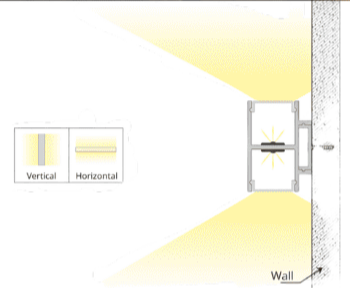

TwinBeam

Upward and downward lighting for uniform spatial illumination

Profile Photo Profile Dimension Product Picture Light Direction

Technical Specifications	
Code	SLL3342
Size	33 x 42 mm
CRI	85+
Input Power	24 V DC
IP Rating	IP40/IP54

Custom Options Available	
DIFFUSER	PMMA Diffuser (Opal, Milky, Frosted)
CCT	2200K/2700K/3000K/3500K/4000K/5000K/6000K/6500K, Tunable White, RGB, RGBW, RGBWW
Watts/M	4.5W - 22.5 W
Beam Angle	120 Degrees
Finish	Custom Size and Custom Powder Coating finish or Anodized finish available upon request as per RAL code
Application	Commercial, Retail, Residential, and Architectural Accent Lighting

Installation Guide

Installation Accessories

End Caps Mounting Accessories

Light Direction Plot