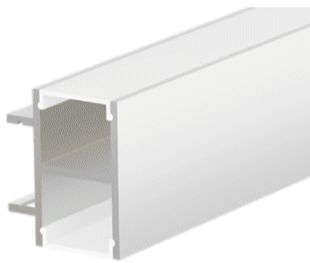

TwinBeam

Upward and downward lighting for uniform spatial illumination

Profile Photo Profile Dimension Product Picture Light Direction

Technical Specifications	
Code	SLL3342
Size	33 x 42 mm
CRI	85+
Input Power	24 V DC
IP Rating	IP40/IP54

Custom Options Available	
DIFFUSER	PMMA Diffuser (Opal, Milky, Frosted)
CCT	2200K/2700K/3000K/3500K/4000K/5000K/6000K/6500K, Tunable White, RGB, RGBW, RGBWW
Watts/M	4.5W - 22.5 W
Beam Angle	120 Degrees
Finish	Custom Size and Custom Powder Coating finish or Anodized finish available upon request as per RAL code
Application	Commercial, Retail, Residential, and Architectural Accent Lighting