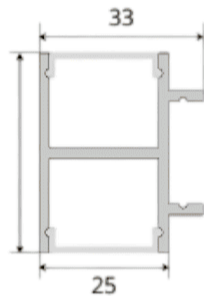

TwinBeam

Upward and downward lighting for uniform spatial illumination

Profile Photo Profile Dimension Product Picture Light Direction

Technical Specifications	
Code	SLL3342
Size	33 x 42 mm
CRI	85+
Input Power	24 V DC
IP Rating	IP40/IP54