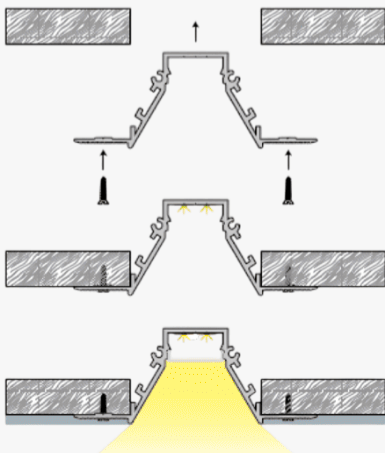

Installation Guide