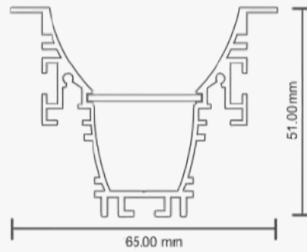

Profile Picture

Cross-Section/  
Dimension

Product Picture

### Technical Specifications

<b>Code</b>	SLL6551
<b>Size</b>	65 x 51 mm
<b>CRI</b>	85+
<b>Input Power</b>	24 V DC
<b>IP Rating</b>	IP40/IP54

### Light Direction Plot

120°