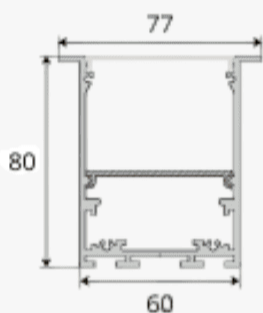

Profile Picture

Cross-Section

Product Picture

Light Direction

## Technical Specifications

<b>Code</b>	SLL7780X
<b>Size</b>	77 x 80 mm
<b>CRI</b>	85+
<b>Input Power</b>	24 V DC
<b>IP Rating</b>	IP40/IP54

## Light Direction Plot

120°