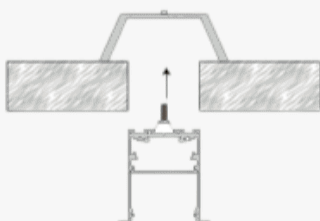

Installation Guide