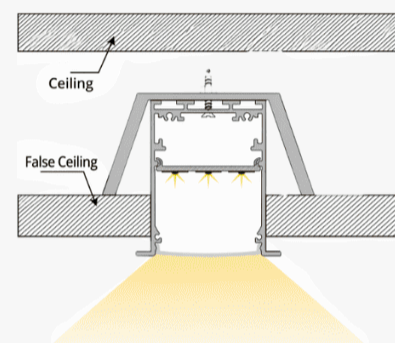

Profile Picture

Cross-Section

Product Picture

Light Direction

## Technical Specifications

<b>Code</b>	SLL7780X
<b>Size</b>	77 x 80 mm
<b>CRI</b>	85+
<b>Input Power</b>	24 V DC
<b>IP Rating</b>	IP40/IP54