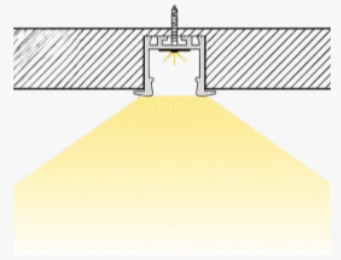

Orion Beam

Commercial linear lighting for recessed applications

Profile Picture

Cross-Section

Light Direction

Technical Specifications	
Code	SLL2218X
Size	22.8 x 18 mm
CRI	85+
Input Power	24 V DC
IP Rating	IP40/IP54

Custom Options Available	
DIFFUSER	PMMA Diffuser (Opal, Frosted, Milky)
CCT	2200K - 10000K, Tunable White, RGB, RGBW, RGBWW
Watts/M	4.5W - 19.5 W
Light Direction	120 Degrees
Finish	Custom Size and Custom Powder Coating finish or Anodized finish available upon request as per RAL code
Application	Recessed Ceiling, Recessed Task Lighting Application

Installation Guide

Installation Accessories

End Caps

Light Direction Plot

120°