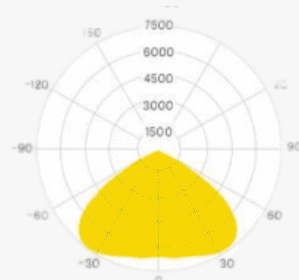

Orion Beam

Commercial linear lighting for recessed applications

Profile Picture

Cross-Section

Light Direction

Technical Specifications	
Code	SLL2218X
Size	22.8 x 18 mm
CRI	85+
Input Power	24 V DC
IP Rating	IP40/IP54

Custom Options Available	
DIFFUSER	PMMA Diffuser (Opal, Frosted, Milky)
CCT	2200K - 10000K, Tunable White, RGB, RGBW, RGBWW
Watts/M	4.5W - 19.5 W
Light Direction	120 Degrees
Finish	Custom Size and Custom Powder Coating finish or Anodized finish available upon request as per RAL code
Application	Recessed Ceiling, Recessed Task Lighting Application

Installation Guide

Installation Accessories

End Caps

Light Direction Plot

120°