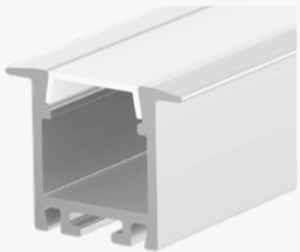

Orion Beam

Commercial linear lighting for recessed applications

Profile Picture

Cross-Section

Light Direction

Technical Specifications	
Code	SLL2218X
Size	22.8 x 18 mm
CRI	85+
Input Power	24 V DC
IP Rating	IP40/IP54

Custom Options Available	
DIFFUSER	PMMA Diffuser (Opal, Frosted, Milky)
CCT	2200K - 10000K, Tunable White, RGB, RGBW, RGBWW
Watts/M	4.5W - 19.5 W
Light Direction	120 Degrees
Finish	Custom Size and Custom Powder Coating finish or Anodized finish available upon request as per RAL code
Application	Recessed Ceiling, Recessed Task Lighting Application