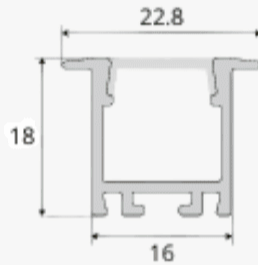

Orion Beam

Commercial linear lighting for recessed applications

Profile Picture

Cross-Section

Light Direction

Technical Specifications	
Code	SLL2218X
Size	22.8 x 18 mm
CRI	85+
Input Power	24 V DC
IP Rating	IP40/IP54

Custom Options Available	
DIFFUSER	PMMA Diffuser (Opal, Frosted, Milky)
CCT	2200K - 10000K, Tunable White, RGB, RGBW, RGBWW
Watts/M	4.5W - 19.5 W
Light Direction	120 Degrees
Finish	Custom Size and Custom Powder Coating finish or Anodized finish available upon request as per RAL code
Application	Recessed Ceiling, Recessed Task Lighting Application

Installation Guide

Installation Accessories

End Caps

Light Direction Plot

120°