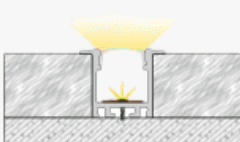

Orion Beam

Commercial linear lighting for recessed applications

Profile Picture

Cross-Section

Light Direction

Technical Specifications	
Code	SLL2218X
Size	22.8 x 18 mm
CRI	85+
Input Power	24 V DC
IP Rating	IP40/IP54

Custom Options Available	
DIFFUSER	PMMA Diffuser (Opal, Frosted, Milky)
CCT	2200K - 10000K, Tunable White, RGB, RGBW, RGBWW
Watts/M	4.5W - 19.5 W
Light Direction	120 Degrees
Finish	Custom Size and Custom Powder Coating finish or Anodized finish available upon request as per RAL code
Application	Recessed Ceiling, Recessed Task Lighting Application