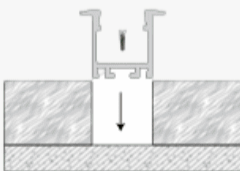

Orion Beam

Commercial linear lighting for recessed applications

Profile Picture

Cross-Section

Light Direction

Technical Specifications	
Code	SLL2218X
Size	22.8 x 18 mm
CRI	85+
Input Power	24 V DC
IP Rating	IP40/IP54

Custom Options Available	
DIFFUSER	PMMA Diffuser (Opal, Frosted, Milky)
CCT	2200K - 10000K, Tunable White, RGB, RGBW, RGBWW
Watts/M	4.5W - 19.5 W
Light Direction	120 Degrees
Finish	Custom Size and Custom Powder Coating finish or Anodized finish available upon request as per RAL code
Application	Recessed Ceiling, Recessed Task Lighting Application

Installation Guide

Installation Accessories

End Caps

Light Direction Plot

120°