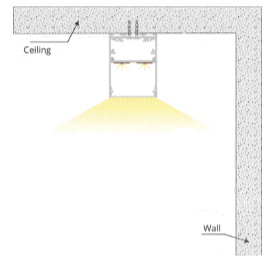

# Orbit Wide

Linear lighting for retail, commercial and architectural applications

Profile Photo

Profile Dimension

Product Picture

Light Direction

Technical Specifications	
<b>Code</b>	SLL6080Z
<b>Size</b>	60 x 80 mm
<b>CRI</b>	85+
<b>Input Power</b>	24 V DC
<b>IP Rating</b>	IP40/IP54

Custom Options Available	
<b>DIFFUSER</b>	PMMA Diffuser (Opal, Milky, Frosted)
<b>CCT</b>	2200K/2700K/3000K/3500K/4000K/5000K/6000K/6500K, Tunable White, RGB, RGBWW, RGBA
<b>Watts/M</b>	11.5 W - 40.5 W
<b>Beam Angle</b>	120 Degrees
<b>Finish</b>	Custom Size and Custom Powder Coating finish or Anodized finish available upon request as per RAL code
<b>Application</b>	Pendant Linear Lighting, Office Workspaces, Commercial Interiors, Conference Tables, Continuous Linear Runs

Installation Accessories

End Caps

Light Direction Plot

120°

Installation Guide