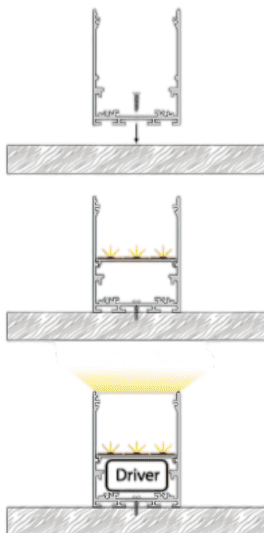

# Orbit Wide

Linear lighting for retail, commercial and architectural applications

Profile Photo

Profile Dimension

Product Picture

Light Direction

Technical Specifications	
<b>Code</b>	SLL6080Z
<b>Size</b>	60 x 80 mm
<b>CRI</b>	85+
<b>Input Power</b>	24 V DC
<b>IP Rating</b>	IP40/IP54

Custom Options Available	
<b>DIFFUSER</b>	PMMA Diffuser (Opal, Milky, Frosted)
<b>CCT</b>	2200K/2700K/3000K/3500K/4000K/5000K/6000K/6500K, Tunable White, RGB, RGBWW, RGBA
<b>Watts/M</b>	11.5 W - 40.5 W
<b>Beam Angle</b>	120 Degrees
<b>Finish</b>	Custom Size and Custom Powder Coating finish or Anodized finish available upon request as per RAL code
<b>Application</b>	Pendant Linear Lighting, Office Workspaces, Commercial Interiors, Conference Tables, Continuous Linear Runs

Installation Accessories

End Caps

Light Direction Plot

120°

Installation Guide