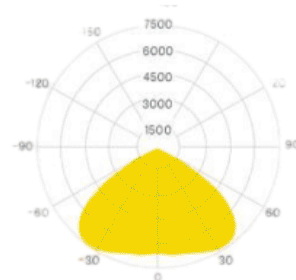

# Orbit Wide

Linear lighting for retail, commercial and architectural applications

Profile Photo

Profile Dimension

Product Picture

Light Direction

Technical Specifications	
<b>Code</b>	SLL6080Z
<b>Size</b>	60 x 80 mm
<b>CRI</b>	85+
<b>Input Power</b>	24 V DC
<b>IP Rating</b>	IP40/IP54

Custom Options Available	
<b>DIFFUSER</b>	PMMA Diffuser (Opal, Milky, Frosted)
<b>CCT</b>	2200K/2700K/3000K/3500K/4000K/5000K/6000K/6500K, Tunable White, RGB, RGBWW, RGBA
<b>Watts/M</b>	11.5 W - 40.5 W
<b>Beam Angle</b>	120 Degrees
<b>Finish</b>	Custom Size and Custom Powder Coating finish or Anodized finish available upon request as per RAL code
<b>Application</b>	Pendant Linear Lighting, Office Workspaces, Commercial Interiors, Conference Tables, Continuous Linear Runs

Installation Accessories

End Caps

Light Direction Plot

120°

Installation Guide