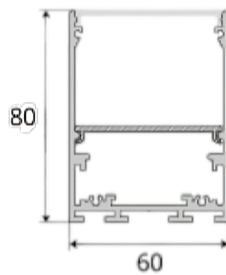

# Orbit Wide

Linear lighting for retail, commercial and architectural applications

Profile Photo

Profile Dimension

Product Picture

Light Direction

Technical Specifications	
<b>Code</b>	SLL6080Z
<b>Size</b>	60 x 80 mm
<b>CRI</b>	85+
<b>Input Power</b>	24 V DC
<b>IP Rating</b>	IP40/IP54

Installation Accessories

End Caps

Light Direction Plot

120°

Installation Guide