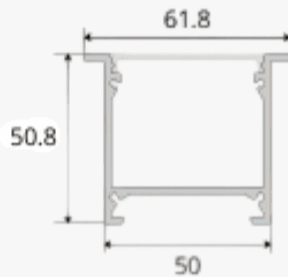

# Orbit Recess

Architectural Light, Simplified.

Profile Picture

Cross-Section/  
Dimension

Product Picture

Technical Specifications	
<b>Code</b>	SLL6150X
<b>Size</b>	61.8 x 50.8 mm
<b>CRI</b>	85+
<b>Input Power</b>	24 V DC
<b>IP Rating</b>	IP40/IP54

## Light Direction Plot

120°