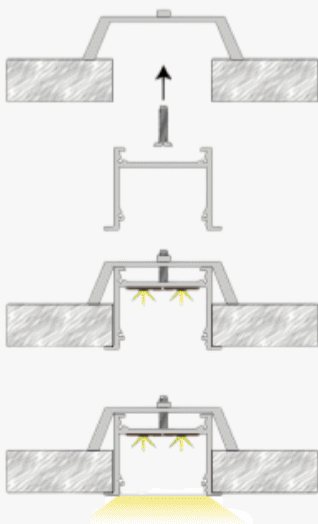

# Orbit Recess

Architectural Light, Simplified.

Profile Picture

Cross-Section/  
Dimension

Product Picture

Technical Specifications	
<b>Code</b>	SLL6150X
<b>Size</b>	61.8 x 50.8 mm
<b>CRI</b>	85+
<b>Input Power</b>	24 V DC
<b>IP Rating</b>	IP40/IP54

Custom Options Available	
<b>DIFFUSER</b>	PMMA Diffuser (Opal, Frosted, Milky)
<b>CCT</b>	2200K/2700K/3000K/3500K/4000K/5000K/6000K/6500K, Tunable White, RGB, RGBW, RGBWW
<b>Watts/M</b>	4.5W - 32.5 W
<b>Light Direction</b>	120 Degrees
<b>Finish</b>	Custom Size and Custom Powder Coating finish or Anodized finish available upon request as per RAL code
<b>Application</b>	Trimless Ceiling Integration, Seamless Linear Recesses, Modern Architectural Lighting, Continuous Ceiling Geometry, Visual Comfort Illumination, Contemporary Interior Spaces

## Light Direction Plot

120°