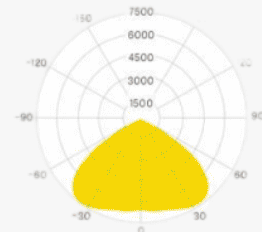

# Orbit Recess

Architectural Light, Simplified.

Profile Picture

Cross-Section/  
Dimension

Product Picture

Technical Specifications	
<b>Code</b>	SLL6150X
<b>Size</b>	61.8 x 50.8 mm
<b>CRI</b>	85+
<b>Input Power</b>	24 V DC
<b>IP Rating</b>	IP40/IP54

## Light Direction Plot

120°