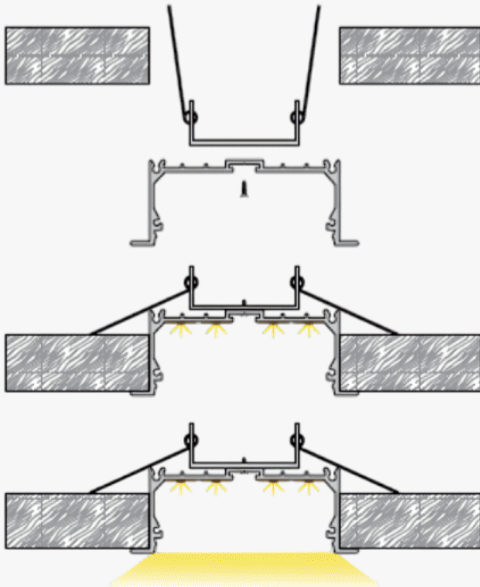

Profile Picture

Cross-Section/
Dimension

Product Picture

Light Direction

Technical Specifications

Code	SLL9032
Size	90 x 32 mm
CRI	85+
Input Power	24 V DC
IP Rating	IP20/IP54

Custom Options Available

DIFFUSER	PMMA Diffuser (Opal, Milky, Frosted)
CCT	2200K/2700K/3000K/3500K /4000K/5000K/6000K/6500K , Tunable White, RGB, RGBW, RGBWW
Watts/M	9.5W - 38.5 W
Beam Angle	120 Degrees
Finish	Custom Size and Custom Powder Coating finish or Anodized finish available upon request as per RAL
Application	Ambient Cove Lighting, Diffused Ceiling Lines, Soft Architectural Illumination, Seamless Linear Lighting, Modern Interior Accents, Visual Comfort Lighting

Installation Guide

Installation Accessories

End Caps

Mounting Clips

Light Direction Plot

120°