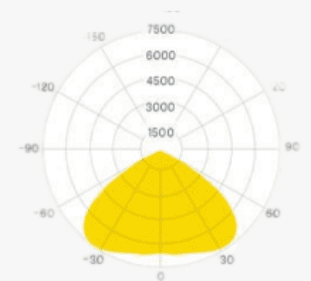

Profile Picture

Cross-Section/
Dimension

Product Picture

Light Direction

Technical Specifications

Code	SLL9032
Size	90 x 32 mm
CRI	85+
Input Power	24 V DC
IP Rating	IP20/IP54

Custom Options Available

DIFFUSER	PMMA Diffuser (Opal, Milky, Frosted)
CCT	2200K/2700K/3000K/3500K /4000K/5000K/6000K/6500K , Tunable White, RGB, RGBW, RGBWW
Watts/M	9.5W - 38.5 W
Beam Angle	120 Degrees
Finish	Custom Size and Custom Powder Coating finish or Anodized finish available upon request as per RAL
Application	Ambient Cove Lighting, Diffused Ceiling Lines, Soft Architectural Illumination, Seamless Linear Lighting, Modern Interior Accents, Visual Comfort Lighting

Installation Guide

Installation Accessories

End Caps

Mounting Clips

Light Direction Plot

120°