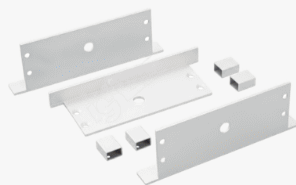

Profile Picture

Cross-Section/
Dimension

Product Picture

Light Direction

Technical Specifications

Code	SLL9032
Size	90 x 32 mm
CRI	85+
Input Power	24 V DC
IP Rating	IP20/IP54

Custom Options Available

DIFFUSER	PMMA Diffuser (Opal, Milky, Frosted)
CCT	2200K/2700K/3000K/3500K /4000K/5000K/6000K/6500K , Tunable White, RGB, RGBW, RGBWW
Watts/M	9.5W - 38.5 W
Beam Angle	120 Degrees
Finish	Custom Size and Custom Powder Coating finish or Anodized finish available upon request as per RAL
Application	Ambient Cove Lighting, Diffused Ceiling Lines, Soft Architectural Illumination, Seamless Linear Lighting, Modern Interior Accents, Visual Comfort Lighting

Installation Guide

Installation Accessories

End Caps

Mounting Clips

Light Direction Plot

120°