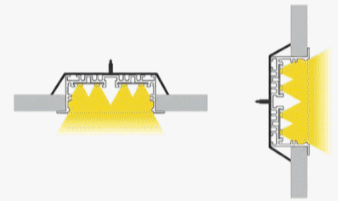

Profile Picture

Cross-Section/
Dimension

Product Picture

Light Direction

Technical Specifications

Code	SLL9032
Size	90 x 32 mm
CRI	85+
Input Power	24 V DC
IP Rating	IP20/IP54

Custom Options Available

DIFFUSER	PMMA Diffuser (Opal, Milky, Frosted)
CCT	2200K/2700K/3000K/3500K /4000K/5000K/6000K/6500K , Tunable White, RGB, RGBW, RGBWW
Watts/M	9.5W - 38.5 W
Beam Angle	120 Degrees
Finish	Custom Size and Custom Powder Coating finish or Anodized finish available upon request as per RAL
Application	Ambient Cove Lighting, Diffused Ceiling Lines, Soft Architectural Illumination, Seamless Linear Lighting, Modern Interior Accents, Visual Comfort Lighting

Installation Guide

Installation Accessories

End Caps

Mounting Clips

Light Direction Plot

120°