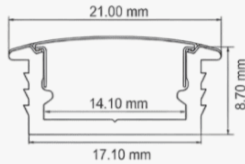

Integrated Lighting for Contemporary Interiors.

Profile Picture

Cross-Section/
Dimension

Product Picture

Light Direction

Technical Specifications	
Code	SLL2187
Size	21.0 x 8.70 mm
CRI	85+
Input Power	24 V DC
IP Rating	IP20/IP54

Installation Guide

Installation Accessories

End Caps

Mounting Clips

Light Direction Plot

120°