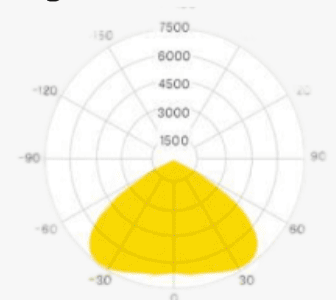

Integrated Lighting for Contemporary Interiors.

Profile Picture

Cross-Section/
Dimension

Product Picture

Light Direction

Technical Specifications	
Code	SLL2187
Size	21.0 x 8.70 mm
CRI	85+
Input Power	24 V DC
IP Rating	IP20/IP54

Custom Options Available	
DIFFUSER	PMMA Diffuser (Milky, Opal, Frosted)
CCT	2200K/2700K/3000K/3500K/ 4000K/5000K/6000K/6500K, Tunable White, RGBW, RGB, RGBA
Watts/M	4.5W - 14.5 W
Light Angle	120 Degrees
Finish	Custom Size and Custom Powder Coating finish or Anodized finish available upon request as per RAL code
Application	Minimal Recessed Lighting, Joinery Details, Seamless Ceiling Grooves, Cabinet Integration, Linear Architectural Accents, Contemporary Interiors

Installation Guide

Installation Accessories

End Caps

Mounting Clips

Light Direction Plot

120°