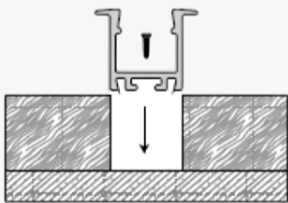

Integrated Lighting for Contemporary Interiors.

Profile Picture

Cross-Section/
Dimension

Product Picture

Light Direction

Technical Specifications	
Code	SLL2187
Size	21.0 x 8.70 mm
CRI	85+
Input Power	24 V DC
IP Rating	IP20/IP54

Installation Guide

Installation Accessories

End Caps

Mounting Clips

Light Direction Plot

120°