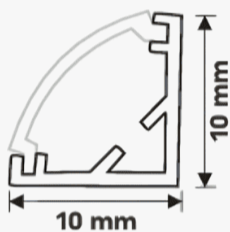

Mini Aetheron

Clean Corners. Seamless Light.

Profile Picture

Cross-Section/
Dimension

Product Picture

Light Direction

Technical Specifications	
Code	SLL1010
Size	10 x 10 mm
CRI	85+
Input Power	24 V DC
IP Rating	IP20/IP54

Installation Accessories

End Caps

Mounting Clips

Light Direction Plot

Installation Guide