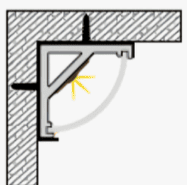

Mini Aetheron

Clean Corners. Seamless Light.

Profile Picture

Cross-Section/
Dimension

Product Picture

Light Direction

Technical Specifications	
Code	SLL1010
Size	10 x 10 mm
CRI	85+
Input Power	24 V DC
IP Rating	IP20/IP54

Installation Accessories

End Caps

Mounting Clips

Light Direction Plot

Installation Guide