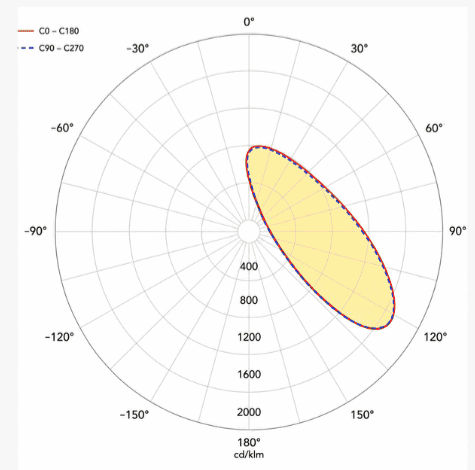

Mini Aetheron

Clean Corners. Seamless Light.

Profile Picture

Cross-Section/
Dimension

Product Picture

Light Direction

Technical Specifications	
Code	SLL1010
Size	10 x 10 mm
CRI	85+
Input Power	24 V DC
IP Rating	IP20/IP54

Installation Accessories

End Caps

Mounting Clips

Light Direction Plot

Installation Guide