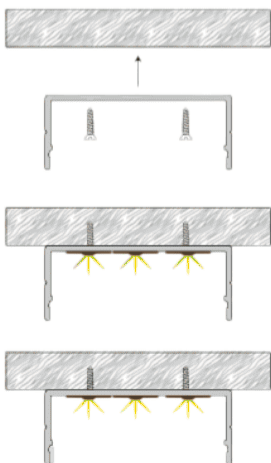

Wide-profile linear lighting for uniform light distribution

Profile Photo

Profile Dimension

Product Picture

Light Direction

Technical Specifications

Code	SLL5020
Size	50.3 x 20 mm
CRI	85+
Input Power	24 V DC
IP Rating	IP40/IP54

Custom Options Available

DIFFUSER	PMMA Diffuser (Opal, Milky, Frosted)
CCT	2200K/2700K/3000K/3500K/4000K /5000K/6000K/6500K , Tunable White, RGB ,RGBWW, RGBA, Red, Green, Blue
Watts/M	9.5 W - 33.5 W
Beam Angle	120 Degrees
Finish	Custom Size and Custom Powder Coating finish or Anodized finish available upon request as per RAL code
Application	Recessed Ceiling Lines, Trimless Linear Lighting, Minimalist Interiors, Continuous Light Runs, Architectural Ceiling Details, Modern Commercial Spaces

Installation Guide

Installation Accessories

End Caps

Light Direction Plot

120°