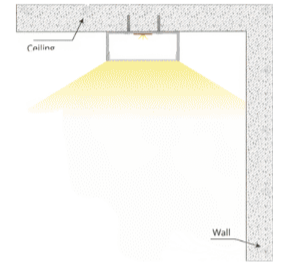

Wide-profile linear lighting for uniform light distribution

Profile Photo

Profile Dimension

Product Picture

Light Direction

Technical Specifications

Code	SLL5020
Size	50.3 x 20 mm
CRI	85+
Input Power	24 V DC
IP Rating	IP40/IP54

Custom Options Available

DIFFUSER	PMMA Diffuser (Opal, Milky, Frosted)
CCT	2200K/2700K/3000K/3500K/4000K /5000K/6000K/6500K , Tunable White, RGB ,RGBWW, RGBA, Red, Green, Blue
Watts/M	9.5 W - 33.5 W
Beam Angle	120 Degrees
Finish	Custom Size and Custom Powder Coating finish or Anodized finish available upon request as per RAL code
Application	Recessed Ceiling Lines, Trimless Linear Lighting, Minimalist Interiors, Continuous Light Runs, Architectural Ceiling Details, Modern Commercial Spaces

Installation Guide

Installation Accessories

End Caps

Light Direction Plot

120°