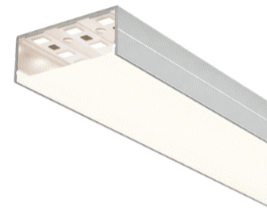

Wide-profile linear lighting for uniform light distribution

Profile Photo

Profile Dimension

Product Picture

Light Direction

Technical Specifications

Code	SLL5020
Size	50.3 x 20 mm
CRI	85+
Input Power	24 V DC
IP Rating	IP40/IP54

Custom Options Available

DIFFUSER	PMMA Diffuser (Opal, Milky, Frosted)
CCT	2200K/2700K/3000K/3500K/4000K /5000K/6000K/6500K , Tunable White, RGB ,RGBWW, RGBA, Red, Green, Blue
Watts/M	9.5 W - 33.5 W
Beam Angle	120 Degrees
Finish	Custom Size and Custom Powder Coating finish or Anodized finish available upon request as per RAL code
Application	Recessed Ceiling Lines, Trimless Linear Lighting, Minimalist Interiors, Continuous Light Runs, Architectural Ceiling Details, Modern Commercial Spaces

Installation Guide

Installation Accessories

End Caps

Light Direction Plot

120°