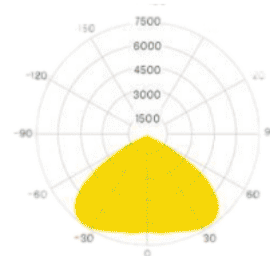

Wide-profile linear lighting for uniform light distribution

Profile Photo

Profile Dimension

Product Picture

Light Direction

Technical Specifications

Code	SLL5020
Size	50.3 x 20 mm
CRI	85+
Input Power	24 V DC
IP Rating	IP40/IP54

Custom Options Available

DIFFUSER	PMMA Diffuser (Opal, Milky, Frosted)
CCT	2200K/2700K/3000K/3500K/4000K /5000K/6000K/6500K , Tunable White, RGB ,RGBWW, RGBA, Red, Green, Blue
Watts/M	9.5 W - 33.5 W
Beam Angle	120 Degrees
Finish	Custom Size and Custom Powder Coating finish or Anodized finish available upon request as per RAL code
Application	Recessed Ceiling Lines, Trimless Linear Lighting, Minimalist Interiors, Continuous Light Runs, Architectural Ceiling Details, Modern Commercial Spaces

Installation Guide

Installation Accessories

End Caps

Light Direction Plot

120°