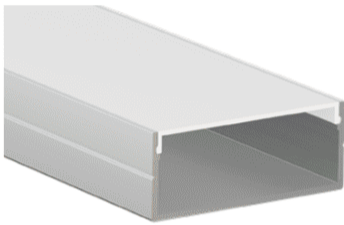

Wide-profile linear lighting for uniform light distribution

Profile Photo

Profile Dimension

Product Picture

Light Direction

Technical Specifications

Code	SLL5020
Size	50.3 x 20 mm
CRI	85+
Input Power	24 V DC
IP Rating	IP40/IP54

Custom Options Available

DIFFUSER	PMMA Diffuser (Opal, Milky, Frosted)
CCT	2200K/2700K/3000K/3500K/4000K /5000K/6000K/6500K , Tunable White, RGB ,RGBWW, RGBA, Red, Green, Blue
Watts/M	9.5 W - 33.5 W
Beam Angle	120 Degrees
Finish	Custom Size and Custom Powder Coating finish or Anodized finish available upon request as per RAL code
Application	Recessed Ceiling Lines, Trimless Linear Lighting, Minimalist Interiors, Continuous Light Runs, Architectural Ceiling Details, Modern Commercial Spaces