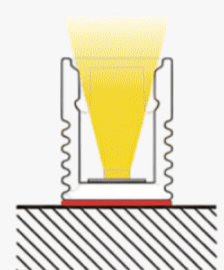

Profile Picture

Profile Dimension

Product Picture

Light Direction

Technical Specifications	
<b>Code</b>	SLL7690
<b>Size</b>	7.6 x 9.0 mm
<b>CRI</b>	85+
<b>Input Power</b>	24 V DC
<b>IP Rating</b>	IP40/IP54

Configuration Options Available	
<b>DIFFUSER</b>	PMMA Diffuser(Milky,Frosted)
<b>CCT</b>	2700K/3000K/4000K
<b>Watts/M</b>	4.5W - 11.5W
<b>Beam Angle</b>	120 Degrees
<b>Finish</b>	Custom Size and Custom Powder Coating finish or Anodized finish available upon request as per RAL code
<b>Application</b>	Under Cabinet, Furniture & Joinery, Display Shelving, Cove & Shadow Gap, Wardrobes & Closets, Architectural Accent Lighting