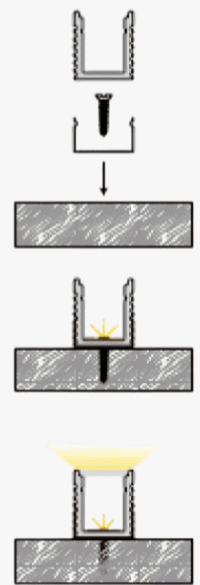

Profile Picture

Profile Dimension

Product Picture

Light Direction

Technical Specifications	
<b>Code</b>	SLL7690
<b>Size</b>	7.6 x 9.0 mm
<b>CRI</b>	85+
<b>Input Power</b>	24 V DC
<b>IP Rating</b>	IP40/IP54

Configuration Options Available	
<b>DIFFUSER</b>	PMMA Diffuser(Milky,Frosted)
<b>CCT</b>	2700K/3000K/4000K
<b>Watts/M</b>	4.5W - 11.5W
<b>Beam Angle</b>	120 Degrees
<b>Finish</b>	Custom Size and Custom Powder Coating finish or Anodized finish available upon request as per RAL code
<b>Application</b>	Under Cabinet, Furniture & Joinery, Display Shelving, Cove & Shadow Gap, Wardrobes & Closets, Architectural Accent Lighting

### Installation Accessories

End Caps

Mounting Clips

### Light Direction Plot

120°