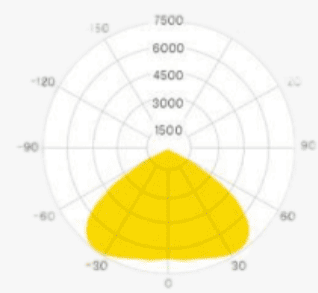

Profile Picture

Profile Dimension

Product Picture

Light Direction

Technical Specifications	
<b>Code</b>	SLL7690
<b>Size</b>	7.6 x 9.0 mm
<b>CRI</b>	85+
<b>Input Power</b>	24 V DC
<b>IP Rating</b>	IP40/IP54

### Light Direction Plot

120°