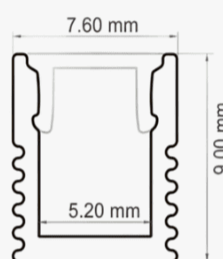

Profile Picture

Profile Dimension

Product Picture

Light Direction

Technical Specifications	
<b>Code</b>	SLL7690
<b>Size</b>	7.6 x 9.0 mm
<b>CRI</b>	85+
<b>Input Power</b>	24 V DC
<b>IP Rating</b>	IP40/IP54

### Light Direction Plot

120°