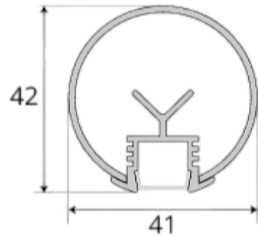

Kyber Torch

Architectural handrail lighting for safe and illuminated pathways

Profile Photo

Profile Dimension

Product Picture

Light Direction

Technical Specifications	
Code	SLL4142Z
Size	41 x 42 mm
CRI	85+
Input Power	24 V DC
IP Rating	IP40/IP54

Custom Options Available	
DIFFUSER	PMMA Diffuser (Opal, Milky, Frosted, Clear)
CCT	2200K/2700K/3000K/3500K/4000K /5000K/6000K/6500K
Watts/M	4.5W - 11.5W
Beam Angle	120 Degrees
Finish	Custom Size and Custom Powder Coating finish or Anodized finish available upon request as per RAL code
Application	Wardrobe Hanging Rails, Closet Lighting, Retail Garment Displays, Luxury Walk-in Closets

Installation Guide

Installation Accessories

Mounting Accessories End Caps

Light Direction Plot

120°