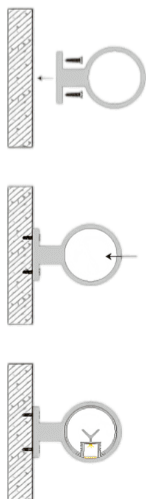

Kyber Torch

Architectural handrail lighting for safe and illuminated pathways

Profile Photo

Profile Dimension

Product Picture

Light Direction

Technical Specifications	
Code	SLL4142Z
Size	41 x 42 mm
CRI	85+
Input Power	24 V DC
IP Rating	IP40/IP54

Custom Options Available	
DIFFUSER	PMMA Diffuser (Opal, Milky, Frosted, Clear)
CCT	2200K/2700K/3000K/3500K/4000K /5000K/6000K/6500K
Watts/M	4.5W - 11.5W
Beam Angle	120 Degrees
Finish	Custom Size and Custom Powder Coating finish or Anodized finish available upon request as per RAL code
Application	Wardrobe Hanging Rails, Closet Lighting, Retail Garment Displays, Luxury Walk-in Closets

Installation Guide

Installation Accessories

Mounting Accessories End Caps

Light Direction Plot

120°