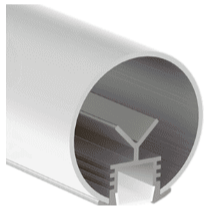

Kyber Torch

Architectural handrail lighting for safe and illuminated pathways

Profile Photo

Profile Dimension

Product Picture

Light Direction

Technical Specifications	
Code	SLL4142Z
Size	41 x 42 mm
CRI	85+
Input Power	24 V DC
IP Rating	IP40/IP54

Custom Options Available	
DIFFUSER	PMMA Diffuser (Opal, Milky, Frosted, Clear)
CCT	2200K/2700K/3000K/3500K/4000K /5000K/6000K/6500K
Watts/M	4.5W - 11.5W
Beam Angle	120 Degrees
Finish	Custom Size and Custom Powder Coating finish or Anodized finish available upon request as per RAL code
Application	Wardrobe Hanging Rails, Closet Lighting, Retail Garment Displays, Luxury Walk-in Closets