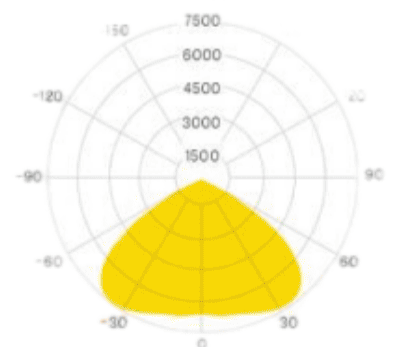

Kyber Torch

Architectural handrail lighting for safe and illuminated pathways

Profile Photo

Profile Dimension

Product Picture

Light Direction

Technical Specifications	
Code	SLL4142Z
Size	41 x 42 mm
CRI	85+
Input Power	24 V DC
IP Rating	IP40/IP54

Custom Options Available	
DIFFUSER	PMMA Diffuser (Opal, Milky, Frosted, Clear)
CCT	2200K/2700K/3000K/3500K/4000K /5000K/6000K/6500K
Watts/M	4.5W - 11.5W
Beam Angle	120 Degrees
Finish	Custom Size and Custom Powder Coating finish or Anodized finish available upon request as per RAL code
Application	Wardrobe Hanging Rails, Closet Lighting, Retail Garment Displays, Luxury Walk-in Closets

Installation Guide

Installation Accessories

Mounting Accessories End Caps

Light Direction Plot

120°