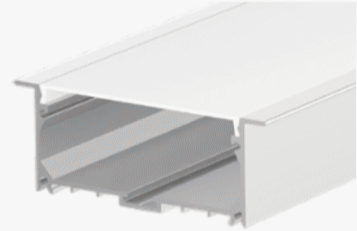

Commercial linear lighting for recessed applications

Profile Picture **Cross-Section**

Product Picture **Light Direction**

Technical Specifications	
Code	SLL9033X
Size	90 x 33.5 mm
CRI	85+
Input Power	24 V DC
IP Rating	IP40/IP54

Custom Options Available	
DIFFUSER	PMMA Diffuser (Opal, Frosted, Milky)
CCT	2200K/2700K/3000K/3500K/4000K/5000K/6000K/6500K, Tunable White, RGB, RGBW, RGBWW
Watts/M	4.5W - 39.5 W
Light Direction	120 Degrees
Finish	Custom Size and Custom Powder Coating finish or Anodized finish available upon request as per RAL code
Application	Drywall Integration, Continuous Recess Systems, Architectural Ceiling Grooves, Seamless Linear Installations, Contemporary Ceiling Details, Minimal Spatial Lighting