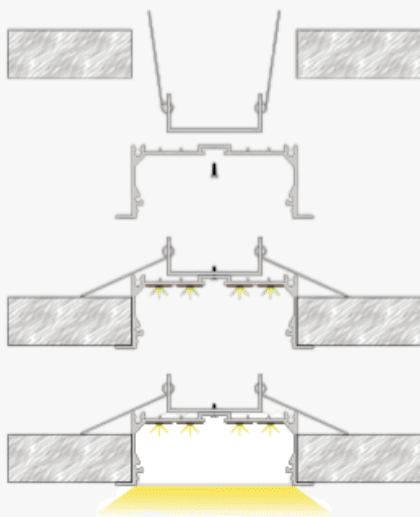

Commercial linear lighting for recessed applications

Profile Picture **Cross-Section**

Product Picture **Light Direction**

Technical Specifications	
Code	SLL9033X
Size	90 x 33.5 mm
CRI	85+
Input Power	24 V DC
IP Rating	IP40/IP54

Custom Options Available	
DIFFUSER	PMMA Diffuser (Opal, Frosted, Milky)
CCT	2200K/2700K/3000K/3500K/4000K/5000K/6000K/6500K, Tunable White, RGB, RGBW, RGBWW
Watts/M	4.5W - 39.5 W
Light Direction	120 Degrees
Finish	Custom Size and Custom Powder Coating finish or Anodized finish available upon request as per RAL code
Application	Drywall Integration, Continuous Recess Systems, Architectural Ceiling Grooves, Seamless Linear Installations, Contemporary Ceiling Details, Minimal Spatial Lighting

Installation Guide

Installation Accessories

End Caps

Mounting Accessories

Light Direction Plot

120°