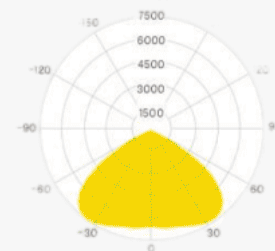

Commercial linear lighting for recessed applications

Profile Picture **Cross-Section**

Product Picture **Light Direction**

Technical Specifications	
Code	SLL9033X
Size	90 x 33.5 mm
CRI	85+
Input Power	24 V DC
IP Rating	IP40/IP54

Custom Options Available	
DIFFUSER	PMMA Diffuser (Opal, Frosted, Milky)
CCT	2200K/2700K/3000K/3500K/4000K/5000K/6000K/6500K, Tunable White, RGB, RGBW, RGBWW
Watts/M	4.5W - 39.5 W
Light Direction	120 Degrees
Finish	Custom Size and Custom Powder Coating finish or Anodized finish available upon request as per RAL code
Application	Drywall Integration, Continuous Recess Systems, Architectural Ceiling Grooves, Seamless Linear Installations, Contemporary Ceiling Details, Minimal Spatial Lighting

Installation Guide

Installation Accessories

End Caps

Mounting Accessories

Light Direction Plot

120°