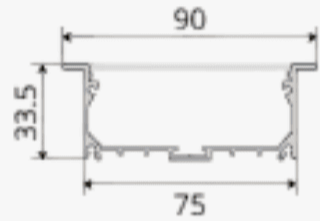

Commercial linear lighting for recessed applications

Profile Picture **Cross-Section**

Product Picture **Light Direction**

Technical Specifications	
Code	SLL9033X
Size	90 x 33.5 mm
CRI	85+
Input Power	24 V DC
IP Rating	IP40/IP54

Custom Options Available	
DIFFUSER	PMMA Diffuser (Opal, Frosted, Milky)
CCT	2200K/2700K/3000K/3500K/4000K/5000K/6000K/6500K, Tunable White, RGB, RGBW, RGBWW
Watts/M	4.5W - 39.5 W
Light Direction	120 Degrees
Finish	Custom Size and Custom Powder Coating finish or Anodized finish available upon request as per RAL code
Application	Drywall Integration, Continuous Recess Systems, Architectural Ceiling Grooves, Seamless Linear Installations, Contemporary Ceiling Details, Minimal Spatial Lighting