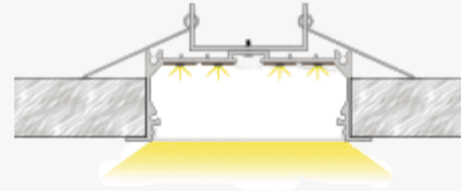

Commercial linear lighting for recessed applications

Profile Picture **Cross-Section**

Product Picture **Light Direction**

Technical Specifications	
Code	SLL9033X
Size	90 x 33.5 mm
CRI	85+
Input Power	24 V DC
IP Rating	IP40/IP54

Custom Options Available	
DIFFUSER	PMMA Diffuser (Opal, Frosted, Milky)
CCT	2200K/2700K/3000K/3500K/4000K/5000K/6000K/6500K, Tunable White, RGB, RGBW, RGBWW
Watts/M	4.5W - 39.5 W
Light Direction	120 Degrees
Finish	Custom Size and Custom Powder Coating finish or Anodized finish available upon request as per RAL code
Application	Drywall Integration, Continuous Recess Systems, Architectural Ceiling Grooves, Seamless Linear Installations, Contemporary Ceiling Details, Minimal Spatial Lighting