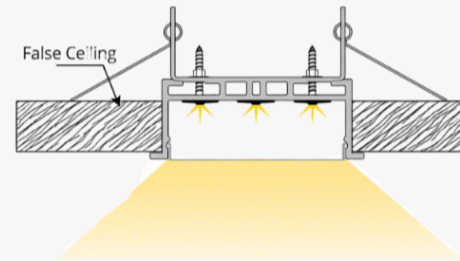

Precision Light for Modern Geometry.

Profile Picture

Cross-Section

Product Picture

Light Direction

Technical Specifications

Code	SLL5724X
Size	57.5 x 24 mm
CRI	85+
Input Power	24 V DC
IP Rating	IP40/IP54

Custom Options Available

DIFFUSER	PMMA Diffuser (Opal, Frosted, Milky)
CCT	2200K/2700K/3000K/3500K/4000K/5000K/6000K/6500K, Tunable White, RGB, RGBW, RGBWW
Watts/M	11.5W - 34.5 W
Light Direction	120 Degrees
Finish	Custom Size and Custom Powder Coating finish or Anodized finish available upon request as per RAL code
Application	Seamless Ceiling Lines, Contemporary Recessed Illumination, Architectural Groove Lighting, Minimal Spatial Detailing, Linear Ceiling Accents, Modern Interior Integration