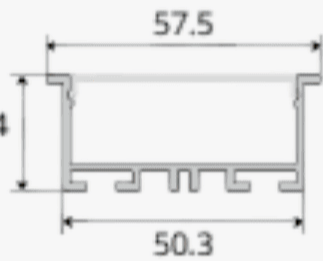

Precision Light for Modern Geometry.

Profile Picture

Cross-Section

Product Picture

Light Direction

Technical Specifications

Code	SLL5724X
Size	57.5 x 24 mm
CRI	85+
Input Power	24 V DC
IP Rating	IP40/IP54

Custom Options Available

DIFFUSER	PMMA Diffuser (Opal, Frosted, Milky)
CCT	2200K/2700K/3000K/3500K/4000K/5000K/6000K/6500K, Tunable White, RGB, RGBW, RGBWW
Watts/M	11.5W - 34.5 W
Light Direction	120 Degrees
Finish	Custom Size and Custom Powder Coating finish or Anodized finish available upon request as per RAL code
Application	Seamless Ceiling Lines, Contemporary Recessed Illumination, Architectural Groove Lighting, Minimal Spatial Detailing, Linear Ceiling Accents, Modern Interior Integration

Installation Guide

Installation Accessories

End Caps

Mounting Accessories

Light Direction Plot

120°