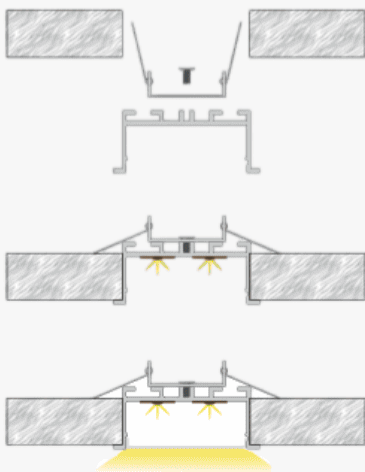

Precision Light for Modern Geometry.

Profile Picture

Cross-Section

Product Picture

Light Direction

Technical Specifications

Code	SLL5724X
Size	57.5 x 24 mm
CRI	85+
Input Power	24 V DC
IP Rating	IP40/IP54

Custom Options Available

DIFFUSER	PMMA Diffuser (Opal, Frosted, Milky)
CCT	2200K/2700K/3000K/3500K/4000K/5000K/6000K/6500K, Tunable White, RGB, RGBW, RGBWW
Watts/M	11.5W - 34.5 W
Light Direction	120 Degrees
Finish	Custom Size and Custom Powder Coating finish or Anodized finish available upon request as per RAL code
Application	Seamless Ceiling Lines, Contemporary Recessed Illumination, Architectural Groove Lighting, Minimal Spatial Detailing, Linear Ceiling Accents, Modern Interior Integration

Installation Guide

Installation Accessories

End Caps

Mounting Accessories

Light Direction Plot

120°