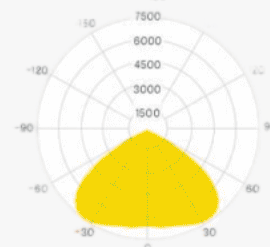

Precision Light for Modern Geometry.

Profile Picture

Cross-Section

Product Picture

Light Direction

Technical Specifications

Code	SLL5724X
Size	57.5 x 24 mm
CRI	85+
Input Power	24 V DC
IP Rating	IP40/IP54

Custom Options Available

DIFFUSER	PMMA Diffuser (Opal, Frosted, Milky)
CCT	2200K/2700K/3000K/3500K/4000K/5000K/6000K/6500K, Tunable White, RGB, RGBW, RGBWW
Watts/M	11.5W - 34.5 W
Light Direction	120 Degrees
Finish	Custom Size and Custom Powder Coating finish or Anodized finish available upon request as per RAL code
Application	Seamless Ceiling Lines, Contemporary Recessed Illumination, Architectural Groove Lighting, Minimal Spatial Detailing, Linear Ceiling Accents, Modern Interior Integration

Installation Guide

Installation Accessories

End Caps

Mounting Accessories

Light Direction Plot

120°