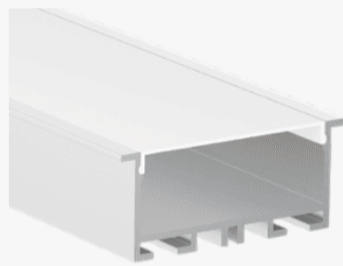

Precision Light for Modern Geometry.

Profile Picture

Cross-Section

Product Picture

Light Direction

Technical Specifications

Code	SLL5724X
Size	57.5 x 24 mm
CRI	85+
Input Power	24 V DC
IP Rating	IP40/IP54

Custom Options Available

DIFFUSER	PMMA Diffuser (Opal, Frosted, Milky)
CCT	2200K/2700K/3000K/3500K/4000K/5000K/6000K/6500K, Tunable White, RGB, RGBW, RGBWW
Watts/M	11.5W - 34.5 W
Light Direction	120 Degrees
Finish	Custom Size and Custom Powder Coating finish or Anodized finish available upon request as per RAL code
Application	Seamless Ceiling Lines, Contemporary Recessed Illumination, Architectural Groove Lighting, Minimal Spatial Detailing, Linear Ceiling Accents, Modern Interior Integration