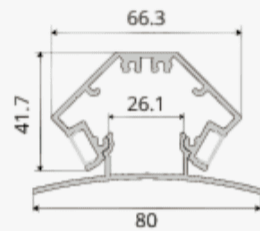

# FlowEdge

Architectural Angles, Perfectly Illuminated.

Profile Picture

Cross-Section/  
Dimension

Product Picture

Light Direction

Technical Specifications	
<b>Code</b>	SLL8041Z
<b>Size</b>	80 x 41.7 mm
<b>CRI</b>	85+
<b>Input Power</b>	24 V DC
<b>IP Rating</b>	IP20/IP54

## Light Direction Plot

120°