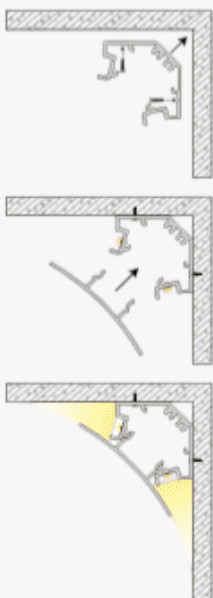

Installation Guide