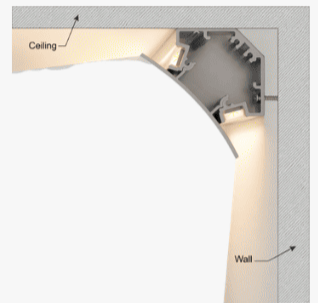

# FlowEdge

Architectural Angles, Perfectly Illuminated.

Profile Picture

Cross-Section/  
Dimension

Product Picture

Light Direction

Technical Specifications	
<b>Code</b>	SLL8041Z
<b>Size</b>	80 x 41.7 mm
<b>CRI</b>	85+
<b>Input Power</b>	24 V DC
<b>IP Rating</b>	IP20/IP54