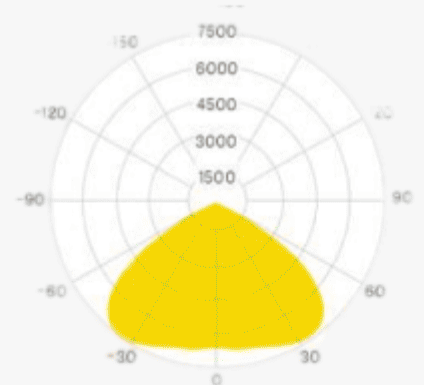

# FlowEdge

Architectural Angles, Perfectly Illuminated.

Profile Picture

Cross-Section/  
Dimension

Product Picture

Light Direction

Technical Specifications	
<b>Code</b>	SLL8041Z
<b>Size</b>	80 x 41.7 mm
<b>CRI</b>	85+
<b>Input Power</b>	24 V DC
<b>IP Rating</b>	IP20/IP54

Custom Options Available	
<b>DIFFUSER</b>	PMMA Diffuser (Opal, White, Frosted,
<b>CCT</b>	2700K,3000K,3500K,4000K,5000K, 5700K,6000K,6700K
<b>Watts/M</b>	4.5 W - 11.5 W
<b>Beam Angle</b>	120 Degrees
<b>Finish</b>	Custom Size and Custom Powder Coating finish or Anodized finish available upon request as per RAL code
<b>Application</b>	Cove Lighting Without False Ceiling

## Light Direction Plot

120°