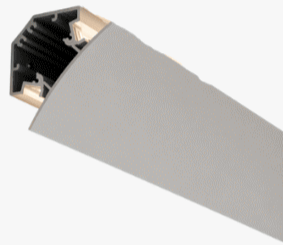

# FlowEdge

Architectural Angles, Perfectly Illuminated.

Profile Picture

Cross-Section/  
Dimension

Product Picture

Light Direction

Technical Specifications	
<b>Code</b>	SLL8041Z
<b>Size</b>	80 x 41.7 mm
<b>CRI</b>	85+
<b>Input Power</b>	24 V DC
<b>IP Rating</b>	IP20/IP54

Custom Options Available	
<b>DIFFUSER</b>	PMMA Diffuser (Opal, White, Frosted,
<b>CCT</b>	2700K,3000K,3500K,4000K,5000K, 5700K,6000K,6700K
<b>Watts/M</b>	4.5 W - 11.5 W
<b>Beam Angle</b>	120 Degrees
<b>Finish</b>	Custom Size and Custom Powder Coating finish or Anodized finish available upon request as per RAL code
<b>Application</b>	Cove Lighting Without False Ceiling