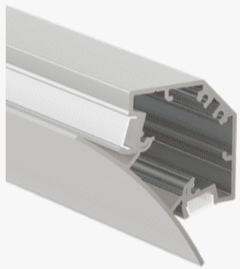

# FlowEdge

Architectural Angles, Perfectly Illuminated.

Profile Picture

Cross-Section/  
Dimension

Product Picture

Light Direction

Technical Specifications	
<b>Code</b>	SLL8041Z
<b>Size</b>	80 x 41.7 mm
<b>CRI</b>	85+
<b>Input Power</b>	24 V DC
<b>IP Rating</b>	IP20/IP54