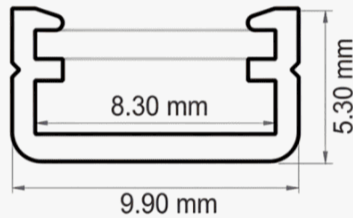

Seamless Light. Silent Presence.

Profile Picture

Profile Dimension

Product Picture

Light Direction

Technical Specifications

Code	SLL9953
Size	9.9 x 5.3 mm
CRI	85+
Input Power	24 V DC
IP Rating	IP40/IP54

Custom Options Available

DIFFUSER	PMMA Diffuser(Milky,Frosted)
CCT	2700K/3000K/4000K
Watts/M	4.5W - 11.5W
Beam Angle	120 Degrees
Finish	Custom Size and Custom Powder Coating finish or Anodized finish available upon request as per RAL code
Application	Under Cabinet, Kitchen Lighting, Furniture & Joinery, Small Coves, Display Shelving, Architectural Accent Lighting

Installation Guide

Installation Accessories

End Caps

Mounting Clips

Light Direction Plot

120°