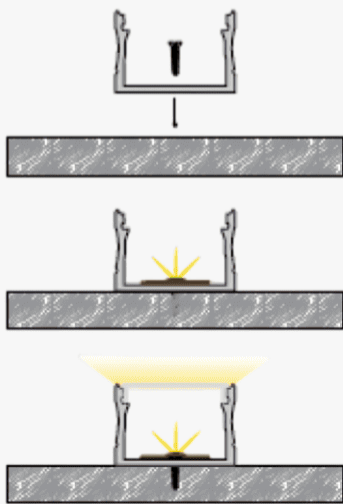

Seamless Light. Silent Presence.

Profile Picture

Profile Dimension

Product Picture

Light Direction

Technical Specifications

Code	SLL9953
Size	9.9 x 5.3 mm
CRI	85+
Input Power	24 V DC
IP Rating	IP40/IP54

Custom Options Available

DIFFUSER	PMMA Diffuser(Milky,Frosted)
CCT	2700K/3000K/4000K
Watts/M	4.5W - 11.5W
Beam Angle	120 Degrees
Finish	Custom Size and Custom Powder Coating finish or Anodized finish available upon request as per RAL code
Application	Under Cabinet, Kitchen Lighting, Furniture & Joinery, Small Coves, Display Shelving, Architectural Accent Lighting

Installation Guide

Installation Accessories

End Caps

Mounting Clips

Light Direction Plot

120°