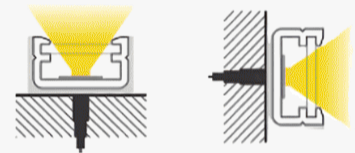

Seamless Light. Silent Presence.

Profile Picture

Profile Dimension

Product Picture

Light Direction

Technical Specifications

Code	SLL9953
Size	9.9 x 5.3 mm
CRI	85+
Input Power	24 V DC
IP Rating	IP40/IP54

Custom Options Available

DIFFUSER	PMMA Diffuser(Milky,Frosted)
CCT	2700K/3000K/4000K
Watts/M	4.5W - 11.5W
Beam Angle	120 Degrees
Finish	Custom Size and Custom Powder Coating finish or Anodized finish available upon request as per RAL code
Application	Under Cabinet, Kitchen Lighting, Furniture & Joinery, Small Coves, Display Shelving, Architectural Accent Lighting