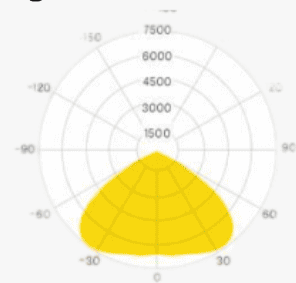

Seamless Light. Silent Presence.

Profile Picture

Profile Dimension

Product Picture

Light Direction

Technical Specifications

Code	SLL9953
Size	9.9 x 5.3 mm
CRI	85+
Input Power	24 V DC
IP Rating	IP40/IP54

Custom Options Available

DIFFUSER	PMMA Diffuser(Milky,Frosted)
CCT	2700K/3000K/4000K
Watts/M	4.5W - 11.5W
Beam Angle	120 Degrees
Finish	Custom Size and Custom Powder Coating finish or Anodized finish available upon request as per RAL code
Application	Under Cabinet, Kitchen Lighting, Furniture & Joinery, Small Coves, Display Shelving, Architectural Accent Lighting

Installation Guide

Installation Accessories

End Caps

Mounting Clips

Light Direction Plot

120°