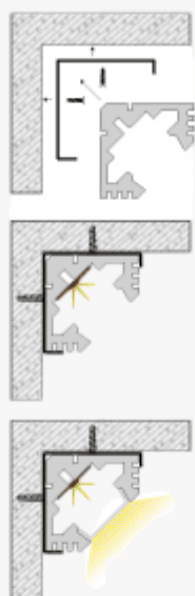

Profile Picture

Cross-Section/  
Dimension

Product Picture

Light Direction

Technical Specifications	
Code	SLL1919Z
Size	19 x 19 mm
CRI	85+
Input Power	24 V DC
IP Rating	IP20/IP54

Custom Options Available	
<b>DIFFUSER</b>	PMMA Diffuser (Opal, Milky, Frosted, White, Clear)
<b>CCT</b>	2700K,3000K,3500K,4000K,5000K, 5700K,6000K,6700K, RGBW, RGBWW,RGBA
<b>Watts/M</b>	4.5 W - 19.5 W
<b>Beam Angle</b>	45 Degrees
<b>Finish</b>	Custom Size and Custom Powder Coating finish or Anodized finish available upon request as per RAL code
<b>Application</b>	Cove, Aisle, Cabinet, Furniture Racks

## Installation Accessories

End Caps

Mounting Clips

Installation Guide

## Light Direction Plot