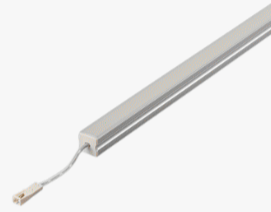

Profile Picture

Profile Dimension

Product Picture

Light Direction

Technical Specifications	
<b>Code</b>	SLL1779
<b>Size</b>	17.1 x 7.9 mm
<b>CRI</b>	85+
<b>Input Power</b>	24 V DC
<b>IP Rating</b>	IP40/IP54

Custom Options Available	
<b>DIFFUSER</b>	PMMA Diffuser (Milky, Frosted, Clear)
<b>CCT</b>	2200K/2700K/3000K/3500K/4000K/5000K/6000K/6500K, Tunable White, RGB, RGBW, RGBWW
<b>Watts/M</b>	4.5W - 19.5 W
<b>Beam Angle</b>	120 Degrees
<b>Finish</b>	Custom Size and Custom Powder Coating finish or Anodized finish available upon request as per RAL code
<b>Application</b>	Ceiling Cove Lighting, Under Cabinet Lighting, Decorative Lighting, Kitchen lighting, Bedroom Lighting, Edge Lighting