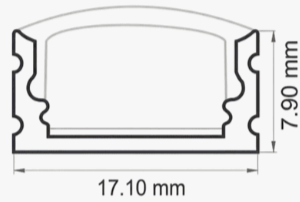

Profile Picture

Profile Dimension

Product Picture

Light Direction

Technical Specifications	
<b>Code</b>	SLL1779
<b>Size</b>	17.1 x 7.9 mm
<b>CRI</b>	85+
<b>Input Power</b>	24 V DC
<b>IP Rating</b>	IP40/IP54