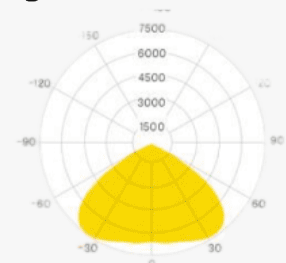

Profile Picture

Profile Dimension

Product Picture

Light Direction

Technical Specifications	
<b>Code</b>	SLL1779
<b>Size</b>	17.1 x 7.9 mm
<b>CRI</b>	85+
<b>Input Power</b>	24 V DC
<b>IP Rating</b>	IP40/IP54

### Light Direction Plot

120°