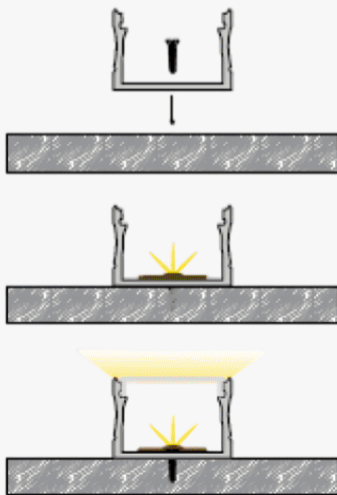

Installation Guide