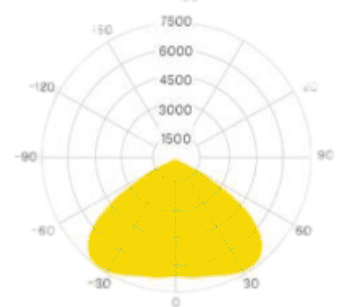

Built Around the Language of Modern Architecture.

Profile Photo

Profile Dimension

Product Picture

Light Direction

Technical Specifications	
Code	SLL1506Z
Size	15.2 x 6 mm
CRI	85+
Input Power	24 V DC
IP Rating	IP40/IP54

Custom Options Available	
DIFFUSER	PMMA Diffuser (Opal, Milky, Frosted)
CCT	2200K/2700K/3000K/3500K /4000K/5000K/6000K/6500K , Tunable White, RGB, RGBWW, RGBA
Watts/M	4.5W - 14.5 W
Beam Angle	120 Degrees
Finish	Custom Size and Custom Powder Coating finish or Anodized finish available upon request as per RAL code
Application	Shelf Lighting, Cabinet Illumination, Display Lighting, Under-Cabinet Lighting, Furniture Integration, Decorative Accent Lighting

Installation Guide

Installation Accessories

Mounting Cap and End Caps

Light Direction Plot

120°