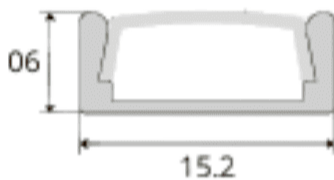

Built Around the Language of Modern Architecture.

Profile Photo

Profile Dimension

Product Picture

Light Direction

Technical Specifications	
Code	SLL1506Z
Size	15.2 x 6 mm
CRI	85+
Input Power	24 V DC
IP Rating	IP40/IP54