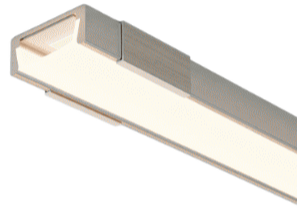

Built Around the Language of Modern Architecture.

Profile Photo

Profile Dimension

Product Picture

Light Direction

Technical Specifications	
Code	SLL1506Z
Size	15.2 x 6 mm
CRI	85+
Input Power	24 V DC
IP Rating	IP40/IP54

Custom Options Available	
DIFFUSER	PMMA Diffuser (Opal, Milky, Frosted)
CCT	2200K/2700K/3000K/3500K /4000K/5000K/6000K/6500K , Tunable White, RGB, RGBWW, RGBA
Watts/M	4.5W - 14.5 W
Beam Angle	120 Degrees
Finish	Custom Size and Custom Powder Coating finish or Anodized finish available upon request as per RAL code
Application	Shelf Lighting, Cabinet Illumination, Display Lighting, Under-Cabinet Lighting, Furniture Integration, Decorative Accent Lighting