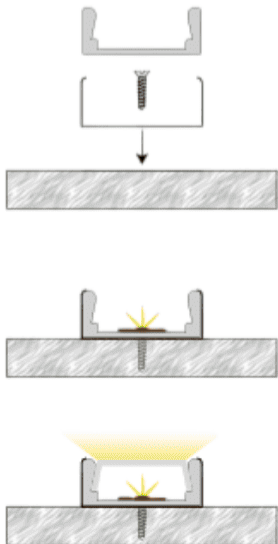

Built Around the Language of Modern Architecture.

Profile Photo

Profile Dimension

Product Picture

Light Direction

Technical Specifications	
Code	SLL1506Z
Size	15.2 x 6 mm
CRI	85+
Input Power	24 V DC
IP Rating	IP40/IP54

Custom Options Available	
DIFFUSER	PMMA Diffuser (Opal, Milky, Frosted)
CCT	2200K/2700K/3000K/3500K /4000K/5000K/6000K/6500K , Tunable White, RGB, RGBWW, RGBA
Watts/M	4.5W - 14.5 W
Beam Angle	120 Degrees
Finish	Custom Size and Custom Powder Coating finish or Anodized finish available upon request as per RAL code
Application	Shelf Lighting, Cabinet Illumination, Display Lighting, Under-Cabinet Lighting, Furniture Integration, Decorative Accent Lighting

Installation Guide

Installation Accessories

Mounting Cap and End Caps

Light Direction Plot

120°