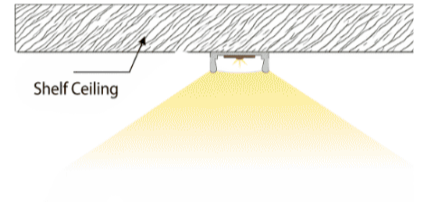

Built Around the Language of Modern Architecture.

Profile Photo

Profile Dimension

Product Picture

Light Direction

Technical Specifications	
Code	SLL1506Z
Size	15.2 x 6 mm
CRI	85+
Input Power	24 V DC
IP Rating	IP40/IP54

Custom Options Available	
DIFFUSER	PMMA Diffuser (Opal, Milky, Frosted)
CCT	2200K/2700K/3000K/3500K /4000K/5000K/6000K/6500K , Tunable White, RGB, RGBWW, RGBA
Watts/M	4.5W - 14.5 W
Beam Angle	120 Degrees
Finish	Custom Size and Custom Powder Coating finish or Anodized finish available upon request as per RAL code
Application	Shelf Lighting, Cabinet Illumination, Display Lighting, Under-Cabinet Lighting, Furniture Integration, Decorative Accent Lighting