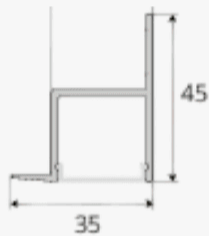

Profile Picture

Cross-Section/
Dimension

Product Picture

Light Direction

Technical Specifications	
Code	SLL3545X
Size	35 x 45 mm
CRI	85+
Input Power	24 V DC
IP Rating	IP40/IP54

Custom Options Available	
DIFFUSER	PMMA Diffuser (Opal, Frosted, Milky)
CCT	2200K/2700K/3000K/3500K /4000K/5000K/6000K/6500K , Tunable White, RGB, RGBW, RGBWW
Watts/M	4.5W - 22.5 W
Light Direction	120 Degrees
Finish	Custom Size and Custom Powder Coating finish or Anodized finish available upon request as per RAL code
Application	Perimeter Glow Lighting, Wall-Ceiling Transitions, Indirect Architectural Illumination, Seamless Cove Details, Ambient Spatial Lighting, Luxury Interior Accents

Installation Guide

Installation Accessories

End Caps

Light Direction Plot

120°