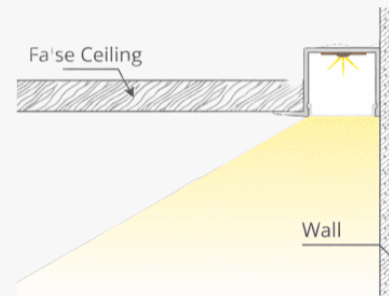

Profile Picture

Cross-Section/
Dimension

Product Picture

Light Direction

Technical Specifications	
Code	SLL3545X
Size	35 x 45 mm
CRI	85+
Input Power	24 V DC
IP Rating	IP40/IP54

Custom Options Available	
DIFFUSER	PMMA Diffuser (Opal, Frosted, Milky)
CCT	2200K/2700K/3000K/3500K /4000K/5000K/6000K/6500K , Tunable White, RGB, RGBW, RGBWW
Watts/M	4.5W - 22.5 W
Light Direction	120 Degrees
Finish	Custom Size and Custom Powder Coating finish or Anodized finish available upon request as per RAL code
Application	Perimeter Glow Lighting, Wall-Ceiling Transitions, Indirect Architectural Illumination, Seamless Cove Details, Ambient Spatial Lighting, Luxury Interior Accents

Installation Guide

Installation Accessories

End Caps

Light Direction Plot

120°