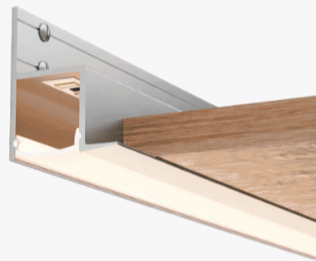

Profile Picture

Cross-Section/
Dimension

Product Picture

Light Direction

Technical Specifications	
Code	SLL3545X
Size	35 x 45 mm
CRI	85+
Input Power	24 V DC
IP Rating	IP40/IP54

Custom Options Available	
DIFFUSER	PMMA Diffuser (Opal, Frosted, Milky)
CCT	2200K/2700K/3000K/3500K /4000K/5000K/6000K/6500K , Tunable White, RGB, RGBW, RGBWW
Watts/M	4.5W - 22.5 W
Light Direction	120 Degrees
Finish	Custom Size and Custom Powder Coating finish or Anodized finish available upon request as per RAL code
Application	Perimeter Glow Lighting, Wall-Ceiling Transitions, Indirect Architectural Illumination, Seamless Cove Details, Ambient Spatial Lighting, Luxury Interior Accents

Installation Guide

Installation Accessories

End Caps

Light Direction Plot

120°