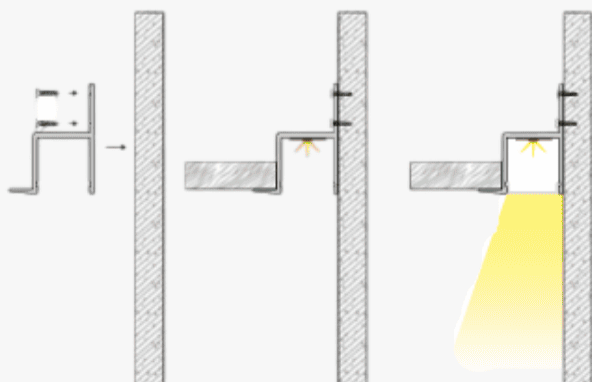

Profile Picture

Cross-Section/
Dimension

Product Picture

Light Direction

Technical Specifications	
Code	SLL3545X
Size	35 x 45 mm
CRI	85+
Input Power	24 V DC
IP Rating	IP40/IP54

Custom Options Available	
DIFFUSER	PMMA Diffuser (Opal, Frosted, Milky)
CCT	2200K/2700K/3000K/3500K /4000K/5000K/6000K/6500K , Tunable White, RGB, RGBW, RGBWW
Watts/M	4.5W - 22.5 W
Light Direction	120 Degrees
Finish	Custom Size and Custom Powder Coating finish or Anodized finish available upon request as per RAL code
Application	Perimeter Glow Lighting, Wall-Ceiling Transitions, Indirect Architectural Illumination, Seamless Cove Details, Ambient Spatial Lighting, Luxury Interior Accents

Installation Guide

Installation Accessories

End Caps

Light Direction Plot

120°