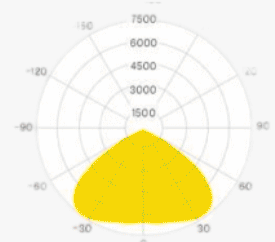

Profile Picture

Cross-Section/
Dimension

Product Picture

Light Direction

Technical Specifications	
Code	SLL3545X
Size	35 x 45 mm
CRI	85+
Input Power	24 V DC
IP Rating	IP40/IP54

Custom Options Available	
DIFFUSER	PMMA Diffuser (Opal, Frosted, Milky)
CCT	2200K/2700K/3000K/3500K /4000K/5000K/6000K/6500K , Tunable White, RGB, RGBW, RGBWW
Watts/M	4.5W - 22.5 W
Light Direction	120 Degrees
Finish	Custom Size and Custom Powder Coating finish or Anodized finish available upon request as per RAL code
Application	Perimeter Glow Lighting, Wall-Ceiling Transitions, Indirect Architectural Illumination, Seamless Cove Details, Ambient Spatial Lighting, Luxury Interior Accents

Installation Guide

Installation Accessories

End Caps

Light Direction Plot

120°