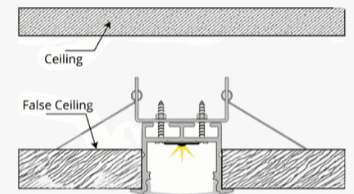

# Phantom Beam

Commercial linear lighting for recessed applications

Profile Picture

Cross-Section

Light Direction

## Technical Specifications

<b>Code</b>	SLL4224X
<b>Size</b>	42.7 x 24 mm
<b>CRI</b>	85+
<b>Input Power</b>	24 V DC
<b>IP Rating</b>	IP40/IP54