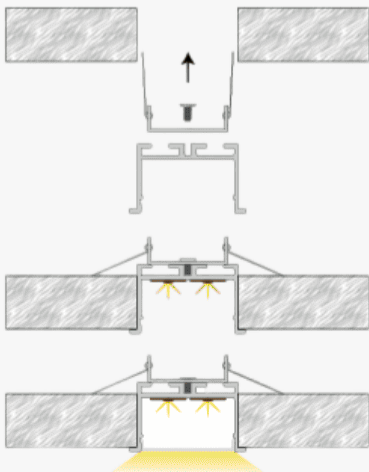

# Phantom Beam

Commercial linear lighting for recessed applications

Profile Picture

Cross-Section

Light Direction

## Technical Specifications

<b>Code</b>	SLL4224X
<b>Size</b>	42.7 x 24 mm
<b>CRI</b>	85+
<b>Input Power</b>	24 V DC
<b>IP Rating</b>	IP40/IP54

## Custom Options Available

<b>DIFFUSER</b>	PMMA Diffuser (Opal, Frosted, Milky)
<b>CCT</b>	2200K/2700K/3000K/3500K/4000K /5000K/6000K/6500K , Tunable White, RGB, RGBW, RGBWW
<b>Watts/M</b>	4.5W - 32.5 W
<b>Light Direction</b>	120 Degrees
<b>Finish</b>	Custom Size and Custom Powder Coating finish or Anodized finish available upon request as per RAL code
<b>Application</b>	Slim Ceiling Recesses, Seamless Linear Details, Contemporary Interior Lighting, Minimal Architectural Grooves, Soft Linear Accents, Modern Spatial Design

## Light Direction Plot

120°