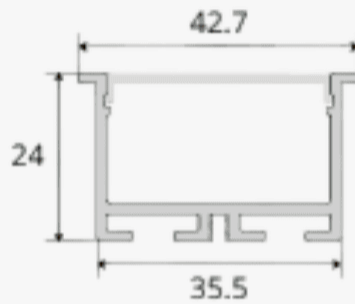

# Phantom Beam

Commercial linear lighting for recessed applications

Profile Picture

Cross-Section

Light Direction

## Technical Specifications

<b>Code</b>	SLL4224X
<b>Size</b>	42.7 x 24 mm
<b>CRI</b>	85+
<b>Input Power</b>	24 V DC
<b>IP Rating</b>	IP40/IP54

## Light Direction Plot

120°