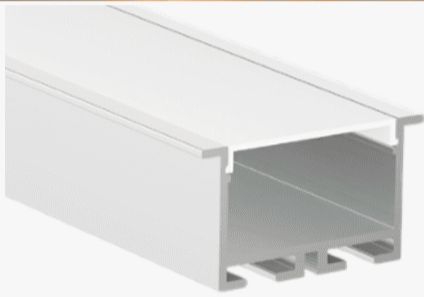

# Phantom Beam

Commercial linear lighting for recessed applications

Profile Picture

Cross-Section

Light Direction

## Technical Specifications

<b>Code</b>	SLL4224X
<b>Size</b>	42.7 x 24 mm
<b>CRI</b>	85+
<b>Input Power</b>	24 V DC
<b>IP Rating</b>	IP40/IP54

## Custom Options Available

<b>DIFFUSER</b>	PMMA Diffuser (Opal, Frosted, Milky)
<b>CCT</b>	2200K/2700K/3000K/3500K/4000K /5000K/6000K/6500K , Tunable White, RGB, RGBW, RGBWW
<b>Watts/M</b>	4.5W - 32.5 W
<b>Light Direction</b>	120 Degrees
<b>Finish</b>	Custom Size and Custom Powder Coating finish or Anodized finish available upon request as per RAL code
<b>Application</b>	Slim Ceiling Recesses, Seamless Linear Details, Contemporary Interior Lighting, Minimal Architectural Grooves, Soft Linear Accents, Modern Spatial Design