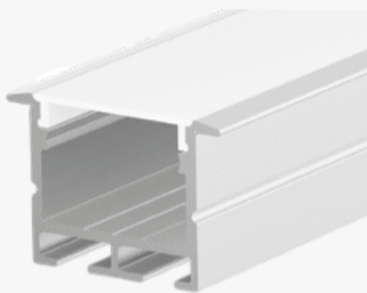

Galactic Beam

Commercial linear lighting for recessed applications

Profile Picture

Cross-Section

Light Direction

Technical Specifications	
Code	SLL3020X
Size	30.5 x 20.9 mm
CRI	85+
Input Power	24 V DC
IP Rating	IP40/IP54

Custom Options Available	
DIFFUSER	PMMA Diffuser (Opal, Frosted, Milky)
CCT	2200K/2700K/3000K/3500K/4000K/5000K/6000K/6500K, Tunable White, RGB, RGBW, RGBWW
Watts/M	4.5W - 22.5 W
Light Direction	120 Degrees
Finish	Custom Size and Custom Powder Coating finish or Anodized finish available upon request as per RAL code
Application	Minimal Linear Details, Seamless Recessed Illumination, Furniture Integration, Contemporary Interior Accents, Slim Ceiling Grooves, Refined Architectural Lighting