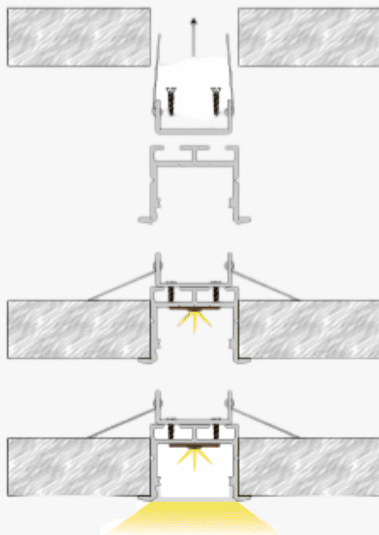

Galactic Beam

Commercial linear lighting for recessed applications

Profile Picture

Cross-Section

Light Direction

Technical Specifications	
Code	SLL3020X
Size	30.5 x 20.9 mm
CRI	85+
Input Power	24 V DC
IP Rating	IP40/IP54

Custom Options Available	
DIFFUSER	PMMA Diffuser (Opal, Frosted, Milky)
CCT	2200K/2700K/3000K/3500K/4000K/5000K/6000K/6500K, Tunable White, RGB, RGBW, RGBWW
Watts/M	4.5W - 22.5 W
Light Direction	120 Degrees
Finish	Custom Size and Custom Powder Coating finish or Anodized finish available upon request as per RAL code
Application	Minimal Linear Details, Seamless Recessed Illumination, Furniture Integration, Contemporary Interior Accents, Slim Ceiling Grooves, Refined Architectural Lighting

Installation Guide

Installation Accessories Light Direction Plot

End Caps

Mounting Accessories

120°