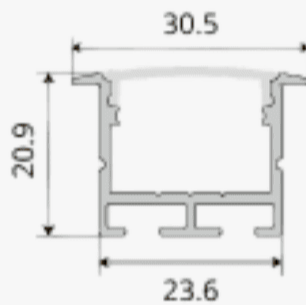

Galactic Beam

Commercial linear lighting for recessed applications

Profile Picture

Cross-Section

Light Direction

Technical Specifications	
Code	SLL3020X
Size	30.5 x 20.9 mm
CRI	85+
Input Power	24 V DC
IP Rating	IP40/IP54

Custom Options Available	
DIFFUSER	PMMA Diffuser (Opal, Frosted, Milky)
CCT	2200K/2700K/3000K/3500K/4000K/5000K/6000K/6500K, Tunable White, RGB, RGBW, RGBWW
Watts/M	4.5W - 22.5 W
Light Direction	120 Degrees
Finish	Custom Size and Custom Powder Coating finish or Anodized finish available upon request as per RAL code
Application	Minimal Linear Details, Seamless Recessed Illumination, Furniture Integration, Contemporary Interior Accents, Slim Ceiling Grooves, Refined Architectural Lighting

Installation Guide

Installation Accessories Light Direction Plot

End Caps

Mounting Accessories

120°