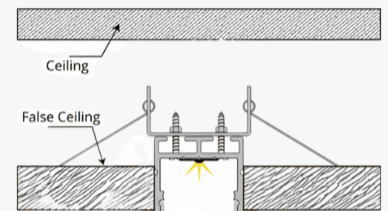

Galactic Beam

Commercial linear lighting for recessed applications

Profile Picture

Cross-Section

Light Direction

Technical Specifications	
Code	SLL3020X
Size	30.5 x 20.9 mm
CRI	85+
Input Power	24 V DC
IP Rating	IP40/IP54