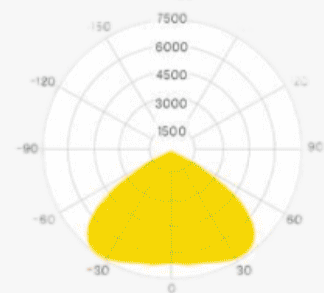

Galactic Beam

Commercial linear lighting for recessed applications

Profile Picture

Cross-Section

Light Direction

Technical Specifications	
Code	SLL3020X
Size	30.5 x 20.9 mm
CRI	85+
Input Power	24 V DC
IP Rating	IP40/IP54

Custom Options Available	
DIFFUSER	PMMA Diffuser (Opal, Frosted, Milky)
CCT	2200K/2700K/3000K/3500K/4000K/5000K/6000K/6500K, Tunable White, RGB, RGBW, RGBWW
Watts/M	4.5W - 22.5 W
Light Direction	120 Degrees
Finish	Custom Size and Custom Powder Coating finish or Anodized finish available upon request as per RAL code
Application	Minimal Linear Details, Seamless Recessed Illumination, Furniture Integration, Contemporary Interior Accents, Slim Ceiling Grooves, Refined Architectural Lighting

Installation Guide

Installation Accessories Light Direction Plot

End Caps

Mounting Accessories

120°