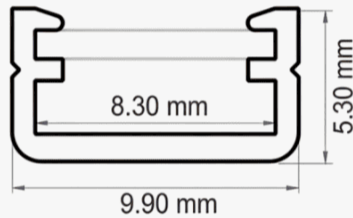

Profile Dimension