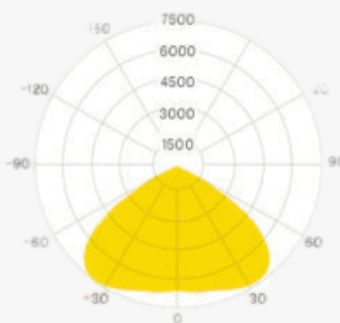

Light Direction

Technical Specifications	
Code	SLL9953
Size	9.9 x 5.3 mm
CRI	85+
Input Power	24 V DC
IP Rating	IP40/IP54

Custom Options Available	
DIFFUSER	PMMA Diffuser(Milky,Frosted)
CCT	2700K/3000K/4000K
Watts/M	4.5W - 11.5W
Beam Angle	120 Degrees
Finish	Custom Size and Custom Powder Coating finish or Anodized finish available upon request as per RAL code
Application	Under Cabinet, Kitchen Lighting, Furniture & Joinery, Small Coves, Display Shelving, Architectural Accent Lighting

Product Picture

Light Direction

Technical Specifications	
Code	SLL1013
Size	10 x 13 mm
CRI	85+
Input Power	24 V DC
IP Rating	IP40/IP54

Custom Options Available	
DIFFUSER	PMMA Diffuser(Milky,Frosted)
CCT	2700K/3000K/4000K/5000K/6500K
Watts/M	4.5W - 11.5 W
Light Angle	120 Degrees
Finish	Custom Size and Custom Powder Coating finish or Anodized finish available upon request as per RAL code
Application	Under Cabinet, Kitchen Lighting, Furniture & Joinery, Decorative Lighting, Architectural Accent Lighting, Display Shelving

Installation Guide

Installation Accessories

End Caps

Mounting Clips

Light Direction Plot

120°

Profile Picture

Profile Dimension

Product Picture

Light Direction

Technical Specifications	
Code	SLL7690
Size	7.6 x 9.0 mm
CRI	85+
Input Power	24 V DC
IP Rating	IP40/IP54

Configuration Options Available	
DIFFUSER	PMMA Diffuser(Milky,Frosted)
CCT	2700K/3000K/4000K
Watts/M	4.5W - 11.5W
Beam Angle	120 Degrees
Finish	Custom Size and Custom Powder Coating finish or Anodized finish available upon request as per RAL code
Application	Under Cabinet, Furniture & Joinery, Display Shelving, Cove & Shadow Gap, Wardrobes & Closets, Architectural Accent Lighting