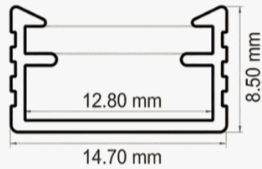

Light Direction

Technical Specifications	
Code	SLL9953
Size	9.9 x 5.3 mm
CRI	85+
Input Power	24 V DC
IP Rating	IP40/IP54

Custom Options Available	
DIFFUSER	PMMA Diffuser(Milky,Frosted)
CCT	2700K/3000K/4000K
Watts/M	4.5W - 11.5W
Beam Angle	120 Degrees
Finish	Custom Size and Custom Powder Coating finish or Anodized finish available upon request as per RAL code
Application	Under Cabinet, Kitchen Lighting, Furniture & Joinery, Small Coves, Display Shelving, Architectural Accent Lighting

Product Picture

Light Direction

Technical Specifications	
Code	SLL1214Z
Size	12 x 14 mm
CRI	85+
Input Power	24 V DC
IP Rating	IP40/IP54

Custom Options Available	
DIFFUSER	PMMA Diffuser (Opal, Milky, Frosted)
CCT	2200K/2700K/3000K/3500K /4000K/5000K/6000K/6500K , Tunable White, RGB, RGBWW, RGBA
Watts/M	4.5W - 19.5 W
Beam Angle	120 Degrees
Finish	Custom Size and Custom Powder Coating finish or Anodized finish available upon request as per RAL code
Application	Micro Recessed Lighting, Joinery Detailing, Display Shelving, Shadow Gap Lighting, Cabinet Integration, Minimal Architectural Accents

Installation Accessories

Mounting Cap and End Caps

Light Direction Plot

Installation Guide

Profile Picture

Profile Dimension

Product Picture

Light Direction

Technical Specifications	
Code	SLL1485
Size	14.7 x 8.5 mm
CRI	85+
Input Power	24 V DC
IP Rating	IP40/IP54

Custom Options Available	
DIFFUSER	PMMA Diffuser(Milky,Frosted)
CCT	2200K/2700K/3000K/3500K/4000K/5000K/6000K/6500K, Tunable White, RGB, RGBW, RGBWW
Watts/M	4.5W - 14.5 W
Light Angle	120 Degrees
Finish	Custom Size and Custom Powder Coating finish or Anodized finish available upon request as per RAL code
Application	Cove Lighting, Joinery Lighting, Ceiling Details, Floating Elements, Indirect Lighting, Architectural Linear Illumination