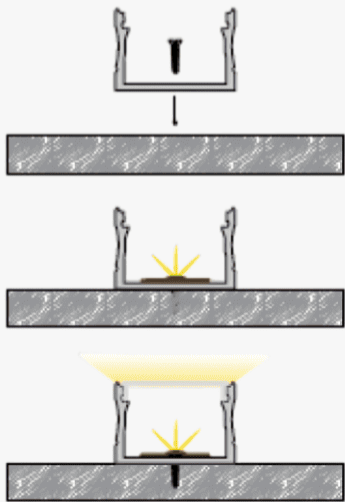

**STARLIGHT
LED LIGHTING**

Product Catalogue

SURFACE MOUNTED

— LINEAR SOLUTIONS —

Seamless Light. Silent Presence.

Profile Picture

Profile Dimension

Product Picture

Light Direction

Technical Specifications	
Code	SLL9953
Size	9.9 x 5.3 mm
CRI	85+
Input Power	24 V DC
IP Rating	IP40/IP54

Custom Options Available	
DIFFUSER	PMMA Diffuser(Milky,Frosted)
CCT	2700K/3000K/4000K
Watts/M	4.5W - 11.5W
Beam Angle	120 Degrees
Finish	Custom Size and Custom Powder Coating finish or Anodized finish available upon request as per RAL code
Application	Under Cabinet, Kitchen Lighting, Furniture & Joinery, Small Coves, Display Shelving, Architectural Accent Lighting

Installation Guide

Installation Accessories

End Caps

Mounting Clips

Light Direction Plot

120°

Profile Picture

Profile Dimension