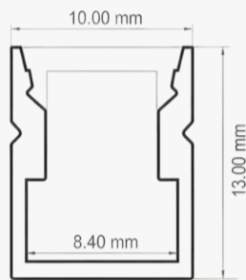

Light Direction

Technical Specifications	
Code	SLL9953
Size	9.9 x 5.3 mm
CRI	85+
Input Power	24 V DC
IP Rating	IP40/IP54

Custom Options Available	
DIFFUSER	PMMA Diffuser(Milky,Frosted)
CCT	2700K/3000K/4000K
Watts/M	4.5W - 11.5W
Beam Angle	120 Degrees
Finish	Custom Size and Custom Powder Coating finish or Anodized finish available upon request as per RAL code
Application	Under Cabinet, Kitchen Lighting, Furniture & Joinery, Small Coves, Display Shelving, Architectural Accent Lighting

Installation Guide

Installation Accessories

End Caps

Mounting Clips

Light Direction Plot

120°

Profile Picture

Profile Dimension

Product Picture

Light Direction

Technical Specifications	
Code	SLL1013
Size	10 x 13 mm
CRI	85+
Input Power	24 V DC
IP Rating	IP40/IP54

Custom Options Available	
DIFFUSER	PMMA Diffuser(Milky,Frosted)
CCT	2700K/3000K/4000K/5000K/6500K
Watts/M	4.5W - 11.5 W
Light Angle	120 Degrees
Finish	Custom Size and Custom Powder Coating finish or Anodized finish available upon request as per RAL code
Application	Under Cabinet, Kitchen Lighting, Furniture & Joinery, Decorative Lighting, Architectural Accent Lighting, Display Shelving

Product Picture

Light Direction

Technical Specifications	
Code	SLL7690
Size	7.6 x 9.0 mm
CRI	85+
Input Power	24 V DC
IP Rating	IP40/IP54

Configuration Options Available	
DIFFUSER	PMMA Diffuser(Milky,Frosted)
CCT	2700K/3000K/4000K
Watts/M	4.5W - 11.5W
Beam Angle	120 Degrees
Finish	Custom Size and Custom Powder Coating finish or Anodized finish available upon request as per RAL code
Application	Under Cabinet, Furniture & Joinery, Display Shelving, Cove & Shadow Gap, Wardrobes & Closets, Architectural Accent Lighting