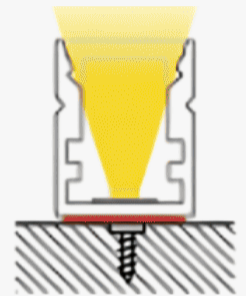

Light Direction

Technical Specifications	
Code	SLL9953
Size	9.9 x 5.3 mm
CRI	85+
Input Power	24 V DC
IP Rating	IP40/IP54

Custom Options Available	
DIFFUSER	PMMA Diffuser(Milky,Frosted)
CCT	2700K/3000K/4000K
Watts/M	4.5W - 11.5W
Beam Angle	120 Degrees
Finish	Custom Size and Custom Powder Coating finish or Anodized finish available upon request as per RAL code
Application	Under Cabinet, Kitchen Lighting, Furniture & Joinery, Small Coves, Display Shelving, Architectural Accent Lighting

Installation Guide

Installation Accessories

End Caps

Mounting Clips

Light Direction Plot

120°

Profile Picture

Profile Dimension

Product Picture

Light Direction

Technical Specifications	
Code	SLL1013
Size	10 x 13 mm
CRI	85+
Input Power	24 V DC
IP Rating	IP40/IP54

Custom Options Available	
DIFFUSER	PMMA Diffuser(Milky,Frosted)
CCT	2700K/3000K/4000K/5000K/6500K
Watts/M	4.5W - 11.5 W
Light Angle	120 Degrees
Finish	Custom Size and Custom Powder Coating finish or Anodized finish available upon request as per RAL code
Application	Under Cabinet, Kitchen Lighting, Furniture & Joinery, Decorative Lighting, Architectural Accent Lighting, Display Shelving