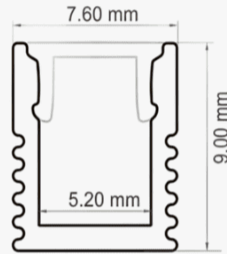

Light Direction

Technical Specifications	
Code	SLL9953
Size	9.9 x 5.3 mm
CRI	85+
Input Power	24 V DC
IP Rating	IP40/IP54

Custom Options Available	
DIFFUSER	PMMA Diffuser(Milky,Frosted)
CCT	2700K/3000K/4000K
Watts/M	4.5W - 11.5W
Beam Angle	120 Degrees
Finish	Custom Size and Custom Powder Coating finish or Anodized finish available upon request as per RAL code
Application	Under Cabinet, Kitchen Lighting, Furniture & Joinery, Small Coves, Display Shelving, Architectural Accent Lighting

Product Picture

Light Direction

Technical Specifications	
Code	SLL1013
Size	10 x 13 mm
CRI	85+
Input Power	24 V DC
IP Rating	IP40/IP54

Custom Options Available	
DIFFUSER	PMMA Diffuser(Milky,Frosted)
CCT	2700K/3000K/4000K/5000K/6500K
Watts/M	4.5W - 11.5 W
Light Angle	120 Degrees
Finish	Custom Size and Custom Powder Coating finish or Anodized finish available upon request as per RAL code
Application	Under Cabinet, Kitchen Lighting, Furniture & Joinery, Decorative Lighting, Architectural Accent Lighting, Display Shelving

Installation Guide

Installation Accessories

End Caps

Mounting Clips

Light Direction Plot

120°

Profile Picture

Profile Dimension

Product Picture

Light Direction

Technical Specifications	
Code	SLL7690
Size	7.6 x 9.0 mm
CRI	85+
Input Power	24 V DC
IP Rating	IP40/IP54

Configuration Options Available	
DIFFUSER	PMMA Diffuser(Milky,Frosted)
CCT	2700K/3000K/4000K
Watts/M	4.5W - 11.5W
Beam Angle	120 Degrees
Finish	Custom Size and Custom Powder Coating finish or Anodized finish available upon request as per RAL code
Application	Under Cabinet, Furniture & Joinery, Display Shelving, Cove & Shadow Gap, Wardrobes & Closets, Architectural Accent Lighting