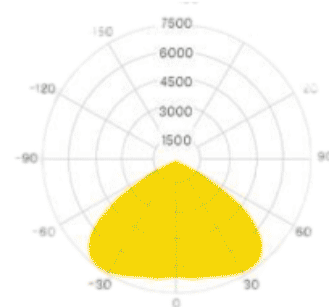

Installation Guide

Installation Accessories

End Caps

Mounting Clips

Light Direction Plot

120°

Profile Photo

Profile Dimension

Product Picture

Light Direction

Technical Specifications	
Code	SLL1214Z
Size	12 x 14 mm
CRI	85+
Input Power	24 V DC
IP Rating	IP40/IP54

Custom Options Available	
DIFFUSER	PMMA Diffuser (Opal, Milky, Frosted)
CCT	2200K/2700K/3000K/3500K /4000K/5000K/6000K/6500K , Tunable White, RGB, RGBWW, RGBA
Watts/M	4.5W - 19.5 W
Beam Angle	120 Degrees
Finish	Custom Size and Custom Powder Coating finish or Anodized finish available upon request as per RAL code
Application	Micro Recessed Lighting, Joinery Detailing, Display Shelving, Shadow Gap Lighting, Cabinet Integration, Minimal Architectural Accents

Installation Accessories

Mounting Cap and End Caps

Light Direction Plot

Installation Guide

Profile Picture

Profile Dimension

Product Picture

Light Direction