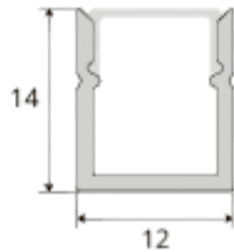

Product Picture

Light Direction

Technical Specifications	
Code	SLL7690
Size	7.6 x 9.0 mm
CRI	85+
Input Power	24 V DC
IP Rating	IP40/IP54

Configuration Options Available	
DIFFUSER	PMMA Diffuser(Milky,Frosted)
CCT	2700K/3000K/4000K
Watts/M	4.5W - 11.5W
Beam Angle	120 Degrees
Finish	Custom Size and Custom Powder Coating finish or Anodized finish available upon request as per RAL code
Application	Under Cabinet, Furniture & Joinery, Display Shelving, Cove & Shadow Gap, Wardrobes & Closets, Architectural Accent Lighting

Installation Guide

Installation Accessories

End Caps

Mounting Clips

Light Direction Plot

120°

Profile Photo

Profile Dimension

Product Picture

Light Direction

Technical Specifications	
Code	SLL1214Z
Size	12 x 14 mm
CRI	85+
Input Power	24 V DC
IP Rating	IP40/IP54

Custom Options Available	
DIFFUSER	PMMA Diffuser (Opal, Milky, Frosted)
CCT	2200K/2700K/3000K/3500K /4000K/5000K/6000K/6500K , Tunable White, RGB, RGBWW, RGBA
Watts/M	4.5W - 19.5 W
Beam Angle	120 Degrees
Finish	Custom Size and Custom Powder Coating finish or Anodized finish available upon request as per RAL code
Application	Micro Recessed Lighting, Joinery Detailing, Display Shelving, Shadow Gap Lighting, Cabinet Integration, Minimal Architectural Accents

Installation Accessories

Mounting Cap and End Caps

Light Direction Plot

Installation Guide

Profile Picture

Profile Dimension

Product Picture

Light Direction