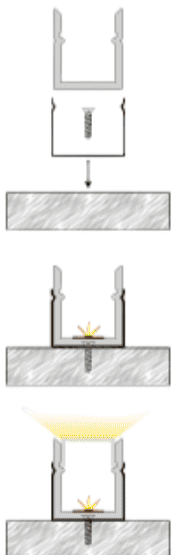

Light Direction

Technical Specifications	
Code	SLL9953
Size	9.9 x 5.3 mm
CRI	85+
Input Power	24 V DC
IP Rating	IP40/IP54

Custom Options Available	
DIFFUSER	PMMA Diffuser(Milky,Frosted)
CCT	2700K/3000K/4000K
Watts/M	4.5W - 11.5W
Beam Angle	120 Degrees
Finish	Custom Size and Custom Powder Coating finish or Anodized finish available upon request as per RAL code
Application	Under Cabinet, Kitchen Lighting, Furniture & Joinery, Small Coves, Display Shelving, Architectural Accent Lighting

Product Picture

Light Direction

Technical Specifications	
Code	SLL7690
Size	7.6 x 9.0 mm
CRI	85+
Input Power	24 V DC
IP Rating	IP40/IP54

Configuration Options Available	
DIFFUSER	PMMA Diffuser(Milky,Frosted)
CCT	2700K/3000K/4000K
Watts/M	4.5W - 11.5W
Beam Angle	120 Degrees
Finish	Custom Size and Custom Powder Coating finish or Anodized finish available upon request as per RAL code
Application	Under Cabinet, Furniture & Joinery, Display Shelving, Cove & Shadow Gap, Wardrobes & Closets, Architectural Accent Lighting

Installation Guide

Installation Accessories

End Caps

Mounting Clips

Light Direction Plot

120°

Profile Photo

Profile Dimension

Installation Accessories

Mounting Cap and End Caps

Light Direction Plot

Installation Guide

Profile Picture

Profile Dimension

Product Picture

Light Direction