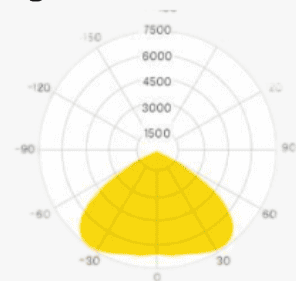

Light Direction

Technical Specifications	
Code	SLL9953
Size	9.9 x 5.3 mm
CRI	85+
Input Power	24 V DC
IP Rating	IP40/IP54

Custom Options Available	
DIFFUSER	PMMA Diffuser(Milky,Frosted)
CCT	2700K/3000K/4000K
Watts/M	4.5W - 11.5W
Beam Angle	120 Degrees
Finish	Custom Size and Custom Powder Coating finish or Anodized finish available upon request as per RAL code
Application	Under Cabinet, Kitchen Lighting, Furniture & Joinery, Small Coves, Display Shelving, Architectural Accent Lighting

Installation Guide

Installation Accessories

End Caps

Mounting Clips

Light Direction Plot

120°

Profile Picture

Profile Dimension

Product Picture

Light Direction

Technical Specifications	
Code	SLL1013
Size	10 x 13 mm
CRI	85+
Input Power	24 V DC
IP Rating	IP40/IP54

Custom Options Available	
DIFFUSER	PMMA Diffuser(Milky,Frosted)
CCT	2700K/3000K/4000K/5000K/6500K
Watts/M	4.5W - 11.5 W
Light Angle	120 Degrees
Finish	Custom Size and Custom Powder Coating finish or Anodized finish available upon request as per RAL code
Application	Under Cabinet, Kitchen Lighting, Furniture & Joinery, Decorative Lighting, Architectural Accent Lighting, Display Shelving

Product Picture

Light Direction

Technical Specifications	
Code	SLL7690
Size	7.6 x 9.0 mm
CRI	85+
Input Power	24 V DC
IP Rating	IP40/IP54

Configuration Options Available	
DIFFUSER	PMMA Diffuser(Milky,Frosted)
CCT	2700K/3000K/4000K
Watts/M	4.5W - 11.5W
Beam Angle	120 Degrees
Finish	Custom Size and Custom Powder Coating finish or Anodized finish available upon request as per RAL code
Application	Under Cabinet, Furniture & Joinery, Display Shelving, Cove & Shadow Gap, Wardrobes & Closets, Architectural Accent Lighting