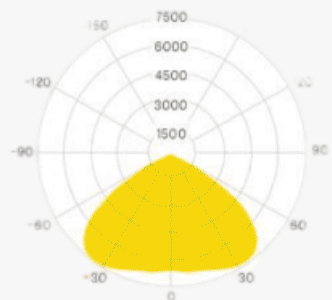

Light Direction

Technical Specifications	
Code	SLL9953
Size	9.9 x 5.3 mm
CRI	85+
Input Power	24 V DC
IP Rating	IP40/IP54

Custom Options Available	
DIFFUSER	PMMA Diffuser(Milky,Frosted)
CCT	2700K/3000K/4000K
Watts/M	4.5W - 11.5W
Beam Angle	120 Degrees
Finish	Custom Size and Custom Powder Coating finish or Anodized finish available upon request as per RAL code
Application	Under Cabinet, Kitchen Lighting, Furniture & Joinery, Small Coves, Display Shelving, Architectural Accent Lighting

Technical Specifications	
Code	SLL1485
Size	14.7 x 8.5 mm
CRI	85+
Input Power	24 V DC
IP Rating	IP40/IP54

Custom Options Available	
DIFFUSER	PMMA Diffuser(Milky,Frosted)
CCT	2200K/2700K/3000K/3500K/4000K/5000K/6000K/6500K, Tunable White, RGB, RGBW, RGBWW
Watts/M	4.5W - 14.5 W
Light Angle	120 Degrees
Finish	Custom Size and Custom Powder Coating finish or Anodized finish available upon request as per RAL code
Application	Cove Lighting, Joinery Lighting, Ceiling Details, Floating Elements, Indirect Lighting, Architectural Linear Illumination

Installation Accessories

Installation Guide

End Caps

Mounting Clips

Light Direction Plot

120°

**STARLIGHT
LED LIGHTING**

CONTACT US