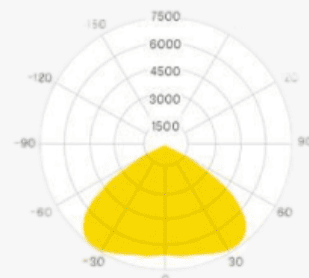

Product Picture

Light Direction

Technical Specifications	
Code	SLL1013
Size	10 x 13 mm
CRI	85+
Input Power	24 V DC
IP Rating	IP40/IP54

Custom Options Available	
DIFFUSER	PMMA Diffuser(Milky,Frosted)
CCT	2700K/3000K/4000K/5000K/6500K
Watts/M	4.5W - 11.5 W
Light Angle	120 Degrees
Finish	Custom Size and Custom Powder Coating finish or Anodized finish available upon request as per RAL code
Application	Under Cabinet, Kitchen Lighting, Furniture & Joinery, Decorative Lighting, Architectural Accent Lighting, Display Shelving

Product Picture

Light Direction

Technical Specifications	
Code	SLL7690
Size	7.6 x 9.0 mm
CRI	85+
Input Power	24 V DC
IP Rating	IP40/IP54

Configuration Options Available	
DIFFUSER	PMMA Diffuser(Milky,Frosted)
CCT	2700K/3000K/4000K
Watts/M	4.5W - 11.5W
Beam Angle	120 Degrees
Finish	Custom Size and Custom Powder Coating finish or Anodized finish available upon request as per RAL code
Application	Under Cabinet, Furniture & Joinery, Display Shelving, Cove & Shadow Gap, Wardrobes & Closets, Architectural Accent Lighting

Installation Guide

Installation Accessories

End Caps

Mounting Clips

Light Direction Plot

120°

Profile Photo

Profile Dimension

Product Picture

Light Direction

Technical Specifications	
Code	SLL1214Z
Size	12 x 14 mm
CRI	85+
Input Power	24 V DC
IP Rating	IP40/IP54

Custom Options Available	
DIFFUSER	PMMA Diffuser (Opal, Milky, Frosted)
CCT	2200K/2700K/3000K/3500K /4000K/5000K/6000K/6500K , Tunable White, RGB, RGBWW, RGBA
Watts/M	4.5W - 19.5 W
Beam Angle	120 Degrees
Finish	Custom Size and Custom Powder Coating finish or Anodized finish available upon request as per RAL code
Application	Micro Recessed Lighting, Joinery Detailing, Display Shelving, Shadow Gap Lighting, Cabinet Integration, Minimal Architectural Accents