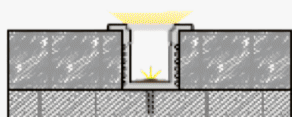

Installation Guide