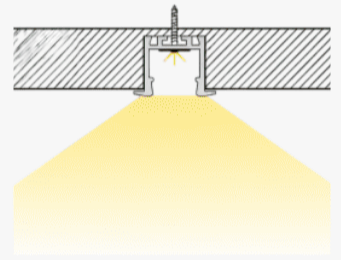

### Light Direction Plot

120°

# Orion Beam

Commercial linear lighting for recessed applications

Profile Picture

Cross-Section

Light Direction

Technical Specifications	
<b>Code</b>	SLL2218X
<b>Size</b>	22.8 x 18 mm
<b>CRI</b>	85+
<b>Input Power</b>	24 V DC
<b>IP Rating</b>	IP40/IP54