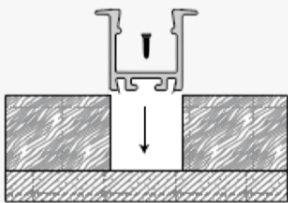

Installation Guide