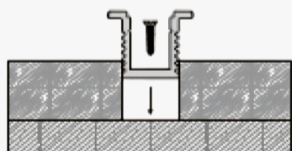

Installation Guide