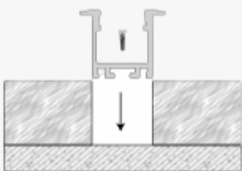

Installation Guide