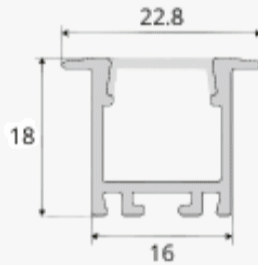

### Light Direction Plot

120°

# Orion Beam

Commercial linear lighting for recessed applications

Profile Picture

Cross-Section

Light Direction

Technical Specifications	
<b>Code</b>	SLL2218X
<b>Size</b>	22.8 x 18 mm
<b>CRI</b>	85+
<b>Input Power</b>	24 V DC
<b>IP Rating</b>	IP40/IP54