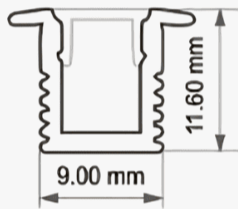

# RECESSED

LINEAR SOLUTIONS

**Profile Picture**

**Cross-Section/  
Dimension**

**Product Picture**

**Light Direction**

Technical Specifications	
<b>Code</b>	SLL9011
<b>Size</b>	9 x 11.60 mm
<b>CRI</b>	85+
<b>Input Power</b>	24 V DC
<b>IP Rating</b>	IP20/IP54

### Light Direction Plot

120°

Integrated Lighting for Contemporary Interiors.

Profile Picture

Cross-Section/  
Dimension

Product Picture

Light Direction

Technical Specifications	
<b>Code</b>	SLL2187
<b>Size</b>	21.0 x 8.70 mm
<b>CRI</b>	85+
<b>Input Power</b>	24 V DC
<b>IP Rating</b>	IP20/IP54

### Technical Specifications

<b>Code</b>	SLL2112X
<b>Size</b>	21.7 x 12 mm
<b>CRI</b>	85+
<b>Input Power</b>	24 V DC
<b>IP Rating</b>	IP40/IP54