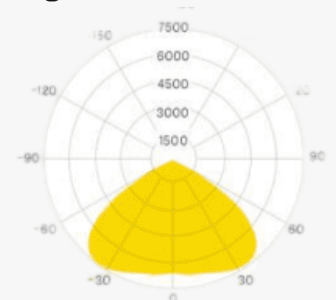

### Light Direction Plot

120°

Integrated Lighting for Contemporary Interiors.

Profile Picture

Cross-Section/  
Dimension

Product Picture

Light Direction

Technical Specifications	
<b>Code</b>	SLL2187
<b>Size</b>	21.0 x 8.70 mm
<b>CRI</b>	85+
<b>Input Power</b>	24 V DC
<b>IP Rating</b>	IP20/IP54

### Light Direction Plot

120°

**Profile Picture**

**Cross-Section**

**Light Direction**