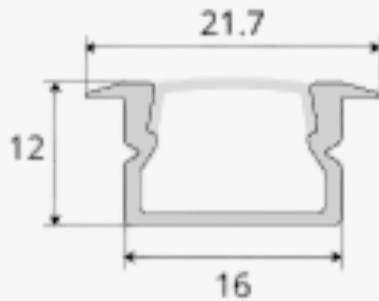

# RECESSED

LINEAR SOLUTIONS

**Profile Picture**

**Cross-Section/  
Dimension**

**Product Picture**

**Light Direction**

Technical Specifications	
<b>Code</b>	SLL9011
<b>Size</b>	9 x 11.60 mm
<b>CRI</b>	85+
<b>Input Power</b>	24 V DC
<b>IP Rating</b>	IP20/IP54

### Light Direction Plot

120°

Integrated Lighting for Contemporary Interiors.

Profile Picture

Cross-Section/  
Dimension

Product Picture

Light Direction

Technical Specifications	
<b>Code</b>	SLL2187
<b>Size</b>	21.0 x 8.70 mm
<b>CRI</b>	85+
<b>Input Power</b>	24 V DC
<b>IP Rating</b>	IP20/IP54

### Light Direction Plot

120°

**Profile Picture**

**Cross-Section**

**Light Direction**

### Technical Specifications

<b>Code</b>	SLL2112X
<b>Size</b>	21.7 x 12 mm
<b>CRI</b>	85+
<b>Input Power</b>	24 V DC
<b>IP Rating</b>	IP40/IP54