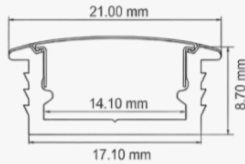

# RECESSED

LINEAR SOLUTIONS

**Profile Picture**

**Cross-Section/  
Dimension**

**Product Picture**

**Light Direction**

Technical Specifications	
<b>Code</b>	SLL9011
<b>Size</b>	9 x 11.60 mm
<b>CRI</b>	85+
<b>Input Power</b>	24 V DC
<b>IP Rating</b>	IP20/IP54

### Light Direction Plot

120°

Integrated Lighting for Contemporary Interiors.

Profile Picture

Cross-Section/  
Dimension

Product Picture

Light Direction

Technical Specifications	
<b>Code</b>	SLL2187
<b>Size</b>	21.0 x 8.70 mm
<b>CRI</b>	85+
<b>Input Power</b>	24 V DC
<b>IP Rating</b>	IP20/IP54