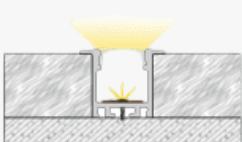

Installation Guide