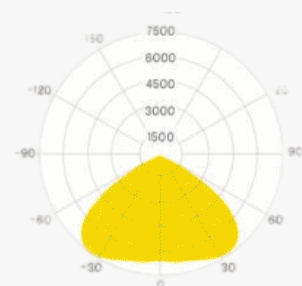

# RECESSED

LINEAR SOLUTIONS

**Profile Picture**

**Cross-Section/  
Dimension**

**Product Picture**

**Light Direction**

Technical Specifications	
<b>Code</b>	SLL9011
<b>Size</b>	9 x 11.60 mm
<b>CRI</b>	85+
<b>Input Power</b>	24 V DC
<b>IP Rating</b>	IP20/IP54

### Light Direction Plot

120°

Integrated Lighting for Contemporary Interiors.

Profile Picture

Cross-Section/  
Dimension

Product Picture

Light Direction

Technical Specifications	
<b>Code</b>	SLL2187
<b>Size</b>	21.0 x 8.70 mm
<b>CRI</b>	85+
<b>Input Power</b>	24 V DC
<b>IP Rating</b>	IP20/IP54