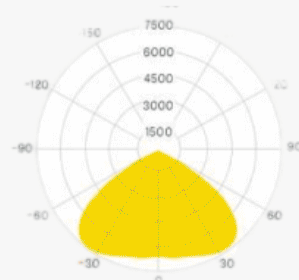

Light Direction Plot

120°