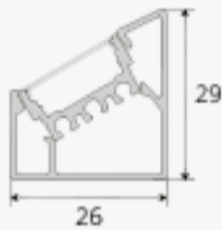

Light Direction

Technical Specifications	
Code	SLL1919Z
Size	19 x 19 mm
CRI	85+
Input Power	24 V DC
IP Rating	IP20/IP54

Custom Options Available	
DIFFUSER	PMMA Diffuser (Opal, Milky, Frosted, White, Clear)
CCT	2700K,3000K,3500K,4000K,5000K, 5700K,6000K,6700K, RGBW, RGBWW,RGBA
Watts/M	4.5 W - 19.5 W
Beam Angle	45 Degrees
Finish	Custom Size and Custom Powder Coating finish or Anodized finish available upon request as per RAL code
Application	Cove, Aisle, Cabinet, Furniture Racks

Installation Guide

Installation Accessories

End Caps

Mounting Clips

Zenith Edge

Angular Profiles for Modern Interiors.

Profile Picture

Cross-Section/
Dimension

Product Picture

Light Direction

Technical Specifications	
Code	SLL2629Z
Size	26 x 29 mm
CRI	85+
Input Power	24 V DC
IP Rating	IP20/IP54

Custom Options Available	
DIFFUSER	PMMA Diffuser (Opal, White, Frosted, Clear, Black)
CCT	2700K,3000K,3500K,4000K,5000K, 5700K,6000K,6700K
Watts/M	4.5 W - 19.5 W
Beam Angle	30 Degrees
Finish	Custom Size and Custom Powder Coating finish or Anodized finish available upon request as per RAL code
Application	Cove, Aisle, Cabinet, Furniture Racks,

Installation Guide

Installation Accessories

End Caps

Light Direction Plot

Vector Edge

Lighting That Defines Every Edge.

Profile Picture

Cross-Section/
Dimension