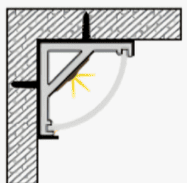

Product Picture

Light Direction

Technical Specifications	
Code	SLL1010
Size	10 x 10 mm
CRI	85+
Input Power	24 V DC
IP Rating	IP20/IP54

Custom Options Available	
DIFFUSER	PMMA Diffuser (Opal, Black, Frosted, Milky, Clear)
CCT	2700K/3000K/3500K/4000K, 5000K/5700K/6000K/6700K, Tunable White, RGB, RGBW, RGBWW
Watts/M	4.5 W - 11.5 W
Beam Angle	45 Degrees
Finish	Custom Size and Custom Powder Coating finish or Anodized finish available upon request as per RAL code
Application	Cove, Aisle, Cabinet, Furniture Racks

Installation Guide

Installation Accessories

End Caps

Mounting Clips

Light Direction Plot

Profile Picture

Cross-Section/
Dimension

Product Picture