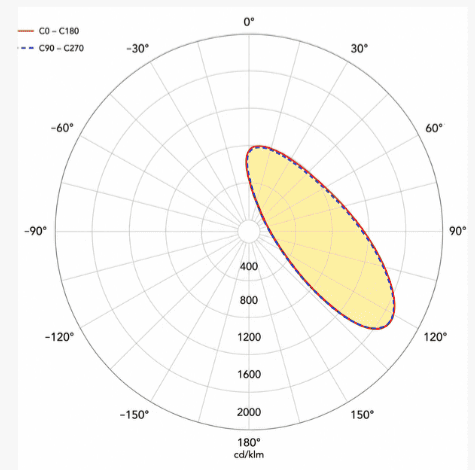

Product Picture

Light Direction

Technical Specifications	
Code	SLL1010
Size	10 x 10 mm
CRI	85+
Input Power	24 V DC
IP Rating	IP20/IP54

Custom Options Available	
DIFFUSER	PMMA Diffuser (Opal, Black, Frosted, Milky, Clear)
CCT	2700K/3000K/3500K/4000K, 5000K/5700K/6000K/6700K, Tunable White, RGB, RGBW, RGBWW
Watts/M	4.5 W - 11.5 W
Beam Angle	45 Degrees
Finish	Custom Size and Custom Powder Coating finish or Anodized finish available upon request as per RAL code
Application	Cove, Aisle, Cabinet, Furniture Racks

Installation Guide

Installation Accessories

End Caps

Mounting Clips

Light Direction Plot

Profile Picture

Cross-Section/
Dimension

Product Picture

Light Direction

Technical Specifications	
Code	SLL1919Z
Size	19 x 19 mm
CRI	85+
Input Power	24 V DC
IP Rating	IP20/IP54

Custom Options Available	
DIFFUSER	PMMA Diffuser (Opal, Milky, Frosted, White, Clear)
CCT	2700K,3000K,3500K,4000K,5000K, 5700K,6000K,6700K, RGBW, RGBWW,RGBA
Watts/M	4.5 W - 19.5 W
Beam Angle	45 Degrees
Finish	Custom Size and Custom Powder Coating finish or Anodized finish available upon request as per RAL code
Application	Cove, Aisle, Cabinet, Furniture Racks

Product Picture

Light Direction

Technical Specifications	
Code	SLL2629Z
Size	26 x 29 mm
CRI	85+
Input Power	24 V DC
IP Rating	IP20/IP54

Custom Options Available	
DIFFUSER	PMMA Diffuser (Opal, White, Frosted, Clear, Black)
CCT	2700K,3000K,3500K,4000K,5000K, 5700K,6000K,6700K
Watts/M	4.5 W - 19.5 W
Beam Angle	30 Degrees
Finish	Custom Size and Custom Powder Coating finish or Anodized finish available upon request as per RAL code
Application	Cove, Aisle, Cabinet, Furniture Racks,