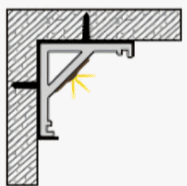

Product Picture

Light Direction

Technical Specifications	
Code	SLL1010
Size	10 x 10 mm
CRI	85+
Input Power	24 V DC
IP Rating	IP20/IP54

Custom Options Available	
DIFFUSER	PMMA Diffuser (Opal, Black, Frosted, Milky, Clear)
CCT	2700K/3000K/3500K/4000K, 5000K/5700K/6000K/6700K, Tunable White, RGB, RGBW, RGBWW
Watts/M	4.5 W - 11.5 W
Beam Angle	45 Degrees
Finish	Custom Size and Custom Powder Coating finish or Anodized finish available upon request as per RAL code
Application	Cove, Aisle, Cabinet, Furniture Racks

Installation Guide

Installation Accessories

End Caps

Mounting Clips

Light Direction Plot

Profile Picture

Cross-Section/
Dimension

Product Picture