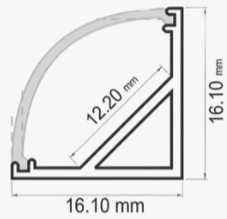

Installation Guide

Installation Accessories

End Caps

Light Direction Plot

Vector Edge

Lighting That Defines Every Edge.

Profile Picture

Cross-Section/
Dimension

Product Picture

Light Direction

Technical Specifications	
Code	SLL2926Z
Size	29 x 26 mm
CRI	85+
Input Power	24 V DC
IP Rating	IP20/IP54

Custom Options Available	
DIFFUSER	PMMA Diffuser (White, Opal, Milky, Frosted, Clear)
CCT	2700K,3000K,3500K,4000K,5000K, 5700K,6000K,6700K
Watts/M	4.5W, 9.5W, 11.5W, 14.5 W, 16.5W
Beam Angle	60 Degrees
Finish	Custom Size and Custom Powder Coating finish or Anodized finish available upon request as per RAL code
Application	Cove, Aisle, Cabinet, Furniture Racks,

Installation Guide

Installation Accessories

End Caps

Light Direction Plot

Profile Picture

Cross-Section/
Dimension

Product Picture

Light Direction

Technical Specifications	
Code	SLL1616
Size	16.10 x 16.10 mm
CRI	85+
Input Power	24 V DC
IP Rating	IP20/IP54

Custom Options Available	
DIFFUSER	PMMA Diffuser (Opal, Black, Frosted, Milky, Clear)
CCT	2700K/3000K/3500K/4000K, 5000K/5700K/6000K/6700K, Tunable White, RGB, RGBW, RGBWW
Watts/M	4.5 W - 19.5 W
Beam Angle	120 Degrees
Finish	Custom Size and Custom Powder Coating finish or Anodized finish available upon request as per RAL code
Application	Display Lighting, Cove Lighting, Closet Lighting, Under-Cabinet Lighting, Decorative Lighting, Kitchen & Bedroom Lighting