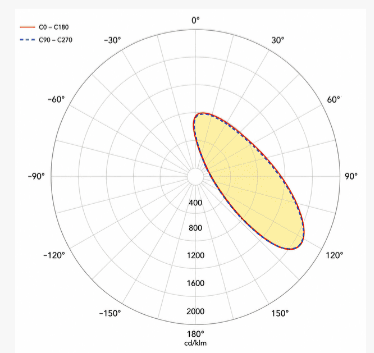

Light Direction Plot