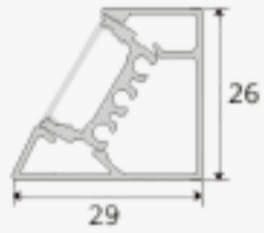

Product Picture

Light Direction

Technical Specifications	
Code	SLL2629Z
Size	26 x 29 mm
CRI	85+
Input Power	24 V DC
IP Rating	IP20/IP54

Custom Options Available	
DIFFUSER	PMMA Diffuser (Opal, White, Frosted, Clear, Black)
CCT	2700K,3000K,3500K,4000K,5000K, 5700K,6000K,6700K
Watts/M	4.5 W - 19.5 W
Beam Angle	30 Degrees
Finish	Custom Size and Custom Powder Coating finish or Anodized finish available upon request as per RAL code
Application	Cove, Aisle, Cabinet, Furniture Racks,

Installation Guide

Installation Accessories

End Caps

Light Direction Plot

Vector Edge

Lighting That Defines Every Edge.

Profile Picture

Cross-Section/
Dimension

Product Picture

Light Direction

Technical Specifications	
Code	SLL2926Z
Size	29 x 26 mm
CRI	85+
Input Power	24 V DC
IP Rating	IP20/IP54

Custom Options Available	
DIFFUSER	PMMA Diffuser (White, Opal, Milky, Frosted, Clear)
CCT	2700K,3000K,3500K,4000K,5000K, 5700K,6000K,6700K
Watts/M	4.5W, 9.5W, 11.5W, 14.5 W, 16.5W
Beam Angle	60 Degrees
Finish	Custom Size and Custom Powder Coating finish or Anodized finish available upon request as per RAL code
Application	Cove, Aisle, Cabinet, Furniture Racks,

Installation Guide

Installation Accessories

End Caps

Light Direction Plot

Profile Picture

Cross-Section/
Dimension

Product Picture

Light Direction