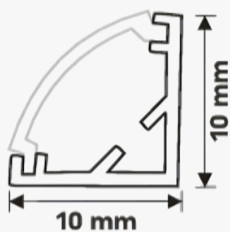

Cross-Section/
Dimension