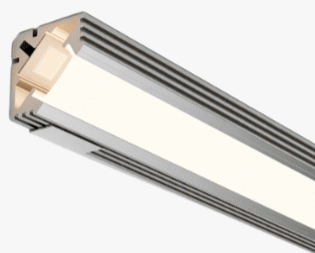

Product Picture

Light Direction

Technical Specifications	
Code	SLL1010
Size	10 x 10 mm
CRI	85+
Input Power	24 V DC
IP Rating	IP20/IP54

Custom Options Available	
DIFFUSER	PMMA Diffuser (Opal, Black, Frosted, Milky, Clear)
CCT	2700K/3000K/3500K/4000K, 5000K/5700K/6000K/6700K, Tunable White, RGB, RGBW, RGBWW
Watts/M	4.5 W - 11.5 W
Beam Angle	45 Degrees
Finish	Custom Size and Custom Powder Coating finish or Anodized finish available upon request as per RAL code
Application	Cove, Aisle, Cabinet, Furniture Racks

Installation Guide

Installation Accessories

End Caps

Mounting Clips

Light Direction Plot

Profile Picture

Cross-Section/
Dimension

Product Picture

Light Direction

Technical Specifications	
Code	SLL1919Z
Size	19 x 19 mm
CRI	85+
Input Power	24 V DC
IP Rating	IP20/IP54

Custom Options Available	
DIFFUSER	PMMA Diffuser (Opal, Milky, Frosted, White, Clear)
CCT	2700K,3000K,3500K,4000K,5000K, 5700K,6000K,6700K, RGBW, RGBWW,RGBA
Watts/M	4.5 W - 19.5 W
Beam Angle	45 Degrees
Finish	Custom Size and Custom Powder Coating finish or Anodized finish available upon request as per RAL code
Application	Cove, Aisle, Cabinet, Furniture Racks

Installation Guide

Installation Accessories

End Caps

Mounting Clips

Zenith Edge

Angular Profiles for Modern Interiors.

Profile Picture

Cross-Section/
Dimension