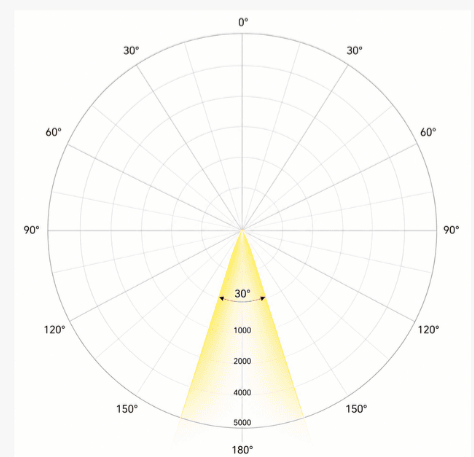

Light Direction Plot