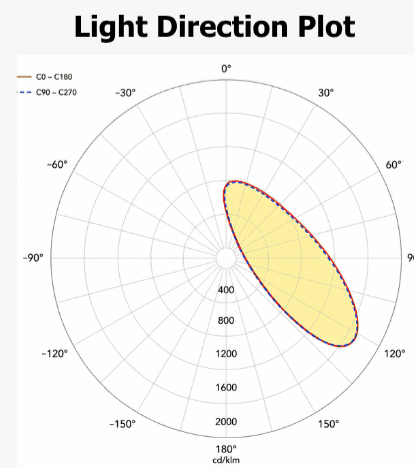

Installation Accessories