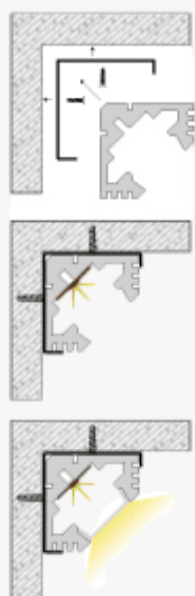

Product Picture

Light Direction

Technical Specifications	
Code	SLL1010
Size	10 x 10 mm
CRI	85+
Input Power	24 V DC
IP Rating	IP20/IP54

Custom Options Available	
DIFFUSER	PMMA Diffuser (Opal, Black, Frosted, Milky, Clear)
CCT	2700K/3000K/3500K/4000K, 5000K/5700K/6000K/6700K, Tunable White, RGB, RGBW, RGBWW
Watts/M	4.5 W - 11.5 W
Beam Angle	45 Degrees
Finish	Custom Size and Custom Powder Coating finish or Anodized finish available upon request as per RAL code
Application	Cove, Aisle, Cabinet, Furniture Racks

Installation Guide

Installation Accessories

End Caps

Mounting Clips

Light Direction Plot

Profile Picture

Cross-Section/
Dimension

Product Picture

Light Direction

Technical Specifications	
Code	SLL1919Z
Size	19 x 19 mm
CRI	85+
Input Power	24 V DC
IP Rating	IP20/IP54

Custom Options Available	
DIFFUSER	PMMA Diffuser (Opal, Milky, Frosted, White, Clear)
CCT	2700K,3000K,3500K,4000K,5000K, 5700K,6000K,6700K, RGBW, RGBWW,RGBA
Watts/M	4.5 W - 19.5 W
Beam Angle	45 Degrees
Finish	Custom Size and Custom Powder Coating finish or Anodized finish available upon request as per RAL code
Application	Cove, Aisle, Cabinet, Furniture Racks

Installation Guide

Installation Accessories

End Caps

Light Direction Plot

Vector Edge

Lighting That Defines Every Edge.

Profile Picture

Cross-Section/
Dimension