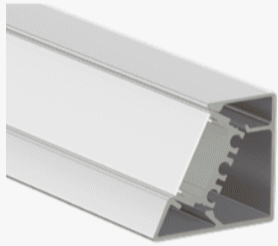

Installation Guide

Installation Accessories

End Caps

Light Direction Plot

Vector Edge

Lighting That Defines Every Edge.

Profile Picture

Cross-Section/
Dimension