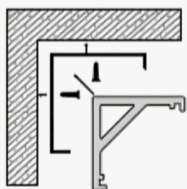

Product Picture

Light Direction

Technical Specifications	
Code	SLL1010
Size	10 x 10 mm
CRI	85+
Input Power	24 V DC
IP Rating	IP20/IP54

Custom Options Available	
DIFFUSER	PMMA Diffuser (Opal, Black, Frosted, Milky, Clear)
CCT	2700K/3000K/3500K/4000K, 5000K/5700K/6000K/6700K, Tunable White, RGB, RGBW, RGBWW
Watts/M	4.5 W - 11.5 W
Beam Angle	45 Degrees
Finish	Custom Size and Custom Powder Coating finish or Anodized finish available upon request as per RAL code
Application	Cove, Aisle, Cabinet, Furniture Racks

Installation Guide

Installation Accessories

End Caps

Mounting Clips

Light Direction Plot

Profile Picture

Cross-Section/
Dimension

Product Picture