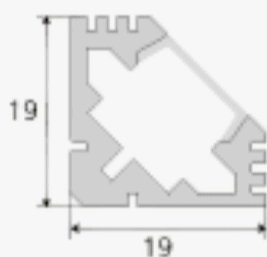

Product Picture

Light Direction

Technical Specifications	
Code	SLL1010
Size	10 x 10 mm
CRI	85+
Input Power	24 V DC
IP Rating	IP20/IP54

Custom Options Available	
DIFFUSER	PMMA Diffuser (Opal, Black, Frosted, Milky, Clear)
CCT	2700K/3000K/3500K/4000K, 5000K/5700K/6000K/6700K, Tunable White, RGB, RGBW, RGBWW
Watts/M	4.5 W - 11.5 W
Beam Angle	45 Degrees
Finish	Custom Size and Custom Powder Coating finish or Anodized finish available upon request as per RAL code
Application	Cove, Aisle, Cabinet, Furniture Racks

Installation Guide

Installation Accessories

End Caps

Mounting Clips

Light Direction Plot

Profile Picture

Cross-Section/
Dimension

Product Picture

Light Direction

Technical Specifications	
Code	SLL1919Z
Size	19 x 19 mm
CRI	85+
Input Power	24 V DC
IP Rating	IP20/IP54

Custom Options Available	
DIFFUSER	PMMA Diffuser (Opal, Milky, Frosted, White, Clear)
CCT	2700K,3000K,3500K,4000K,5000K, 5700K,6000K,6700K, RGBW, RGBWW,RGBA
Watts/M	4.5 W - 19.5 W
Beam Angle	45 Degrees
Finish	Custom Size and Custom Powder Coating finish or Anodized finish available upon request as per RAL code
Application	Cove, Aisle, Cabinet, Furniture Racks

Product Picture

Light Direction

Technical Specifications	
Code	SLL2629Z
Size	26 x 29 mm
CRI	85+
Input Power	24 V DC
IP Rating	IP20/IP54

Custom Options Available	
DIFFUSER	PMMA Diffuser (Opal, White, Frosted, Clear, Black)
CCT	2700K,3000K,3500K,4000K,5000K, 5700K,6000K,6700K
Watts/M	4.5 W - 19.5 W
Beam Angle	30 Degrees
Finish	Custom Size and Custom Powder Coating finish or Anodized finish available upon request as per RAL code
Application	Cove, Aisle, Cabinet, Furniture Racks,