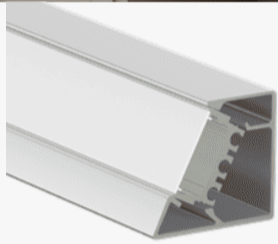

Installation Guide

Installation Accessories

End Caps

Mounting Clips

Zenith Edge

Angular Profiles for Modern Interiors.

Profile Picture

Cross-Section/
Dimension

Installation Guide

Installation Accessories

End Caps

Light Direction Plot

Vector Edge

Lighting That Defines Every Edge.

Profile Picture

Cross-Section/
Dimension