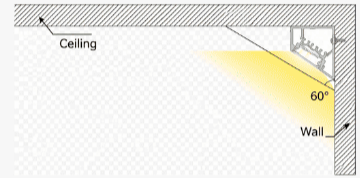

Product Picture

Light Direction

Technical Specifications	
Code	SLL2629Z
Size	26 x 29 mm
CRI	85+
Input Power	24 V DC
IP Rating	IP20/IP54

Custom Options Available	
DIFFUSER	PMMA Diffuser (Opal, White, Frosted, Clear, Black)
CCT	2700K,3000K,3500K,4000K,5000K, 5700K,6000K,6700K
Watts/M	4.5 W - 19.5 W
Beam Angle	30 Degrees
Finish	Custom Size and Custom Powder Coating finish or Anodized finish available upon request as per RAL code
Application	Cove, Aisle, Cabinet, Furniture Racks,

Installation Guide

Installation Accessories

End Caps

Light Direction Plot

Vector Edge

Lighting That Defines Every Edge.

Profile Picture

Cross-Section/
Dimension

Product Picture

Light Direction

Technical Specifications	
Code	SLL2926Z
Size	29 x 26 mm
CRI	85+
Input Power	24 V DC
IP Rating	IP20/IP54

Custom Options Available	
DIFFUSER	PMMA Diffuser (White, Opal, Milky, Frosted, Clear)
CCT	2700K,3000K,3500K,4000K,5000K, 5700K,6000K,6700K
Watts/M	4.5W, 9.5W, 11.5W, 14.5 W, 16.5W
Beam Angle	60 Degrees
Finish	Custom Size and Custom Powder Coating finish or Anodized finish available upon request as per RAL code
Application	Cove, Aisle, Cabinet, Furniture Racks,

Installation Guide

Installation Accessories

End Caps

Light Direction Plot

Profile Picture

Cross-Section/
Dimension

Product Picture

Light Direction