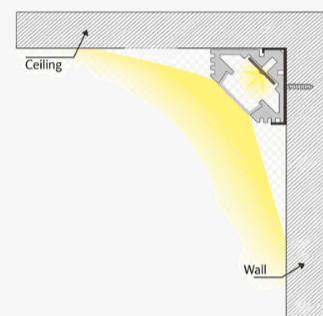

Product Picture

Light Direction

Technical Specifications	
Code	SLL1010
Size	10 x 10 mm
CRI	85+
Input Power	24 V DC
IP Rating	IP20/IP54

Custom Options Available	
DIFFUSER	PMMA Diffuser (Opal, Black, Frosted, Milky, Clear)
CCT	2700K/3000K/3500K/4000K, 5000K/5700K/6000K/6700K, Tunable White, RGB, RGBW, RGBWW
Watts/M	4.5 W - 11.5 W
Beam Angle	45 Degrees
Finish	Custom Size and Custom Powder Coating finish or Anodized finish available upon request as per RAL code
Application	Cove, Aisle, Cabinet, Furniture Racks

Installation Guide

Installation Accessories

End Caps

Mounting Clips

Light Direction Plot

Profile Picture

Cross-Section/
Dimension

Product Picture

Light Direction

Technical Specifications	
Code	SLL1919Z
Size	19 x 19 mm
CRI	85+
Input Power	24 V DC
IP Rating	IP20/IP54

Custom Options Available	
DIFFUSER	PMMA Diffuser (Opal, Milky, Frosted, White, Clear)
CCT	2700K,3000K,3500K,4000K,5000K, 5700K,6000K,6700K, RGBW, RGBWW,RGBA
Watts/M	4.5 W - 19.5 W
Beam Angle	45 Degrees
Finish	Custom Size and Custom Powder Coating finish or Anodized finish available upon request as per RAL code
Application	Cove, Aisle, Cabinet, Furniture Racks