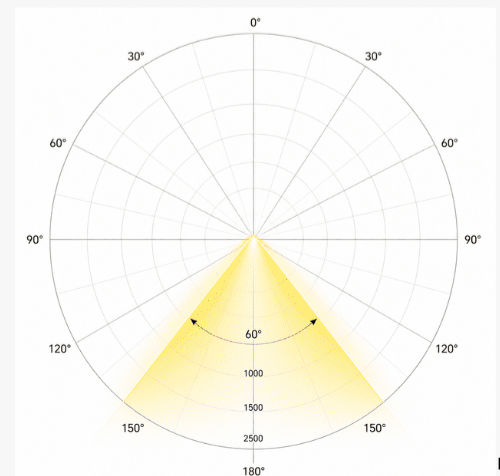

Light Direction Plot